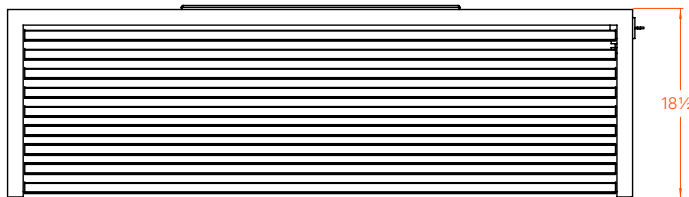

refined environments

1972 West 2425 South, Woods Cross, UT 84087
801.936.0499 | info@ore.design

PANEL FIRE FEATURE - PROPANE Model 4043-48

We offer Rail and Slat cladding options. Each is available in two finishes—oak and walnut—Uniquely durable and maintenance-free, we back our woodgrain finishes with a 10-year warranty. Formed of aluminum, our containers and outdoor products are shaped, welded, powder coated (as desired), and packaged exclusively at ORE's independent manufacturing facility in Woods Cross, UT.

PRODUCT SPECS: 140 lbs. Aluminum FIRE MEDIA CAPACITY: 0.5 cu. ft. DIMENSION: 60" L x 30" W x 18" H

MATERIAL TYPE	FUEL TYPE	BURNER OPTIONS	MODEL #	BTU	ELECTRICAL	EMERGENCY STOPS + TIMER OPTIONS	DESIGN DETAILS + UPGRADES
☒ Aluminum	☐ Natural Gas	☐ Match Lit Burner →	-	→ -	→ -	☐ Mechanical E-Stop/Timer	☒ Powder-Coated Top ☒ Media
☐ Mild Steel	☐ Liquid Propane	☐ Push Button Ignition →	-	→ -	→ -	☐ Electronic Ignition Timer	☒ Black Granite Top ☐ LED Toe Kick Lighting
☐ COR-TEN*	☐ Wood Burning (Mild Steel/COR-TEN)	☐ Electronic Ignition →	-	→ -	→ -	☐ Emergency Shut Off	☒ Glass Surround ☒ Adjustable Feet
	☒ 20 LBS LP Tank	☒ Match Lit 20 LBS LP Tank →	TOR-MLFPK24X12-H-FLEX-LP-ST	65K	→ -		☒ Flushed Powder-Coated Lid ☐ LP Hose Routing
	☐ ETHANOL	☐ ECOSMART (Ethanol) →	-	→ -	→ -		☒ Raised Powder-Coated Lid ☒ Custom Vinyl Covering
							☐ Bollard Controls (EI System) ☐ 20 LBS Propane Enclosure

CSA CERTIFIED MATCH LIT BURNER

FRONT VIEW

RIGHT VIEW

READY TO FINALIZE YOUR QUOTE?

Send us your project and finish details to connect with our account reps and project managers and bridge the gap from design intent to fabrication.

Quote Link → <https://ore.design/quote/>