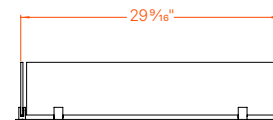

Product 4047 shown in Silver finish with Walnut slat and Propane Panel option

TOP VIEW

FRONT VIEW

RIGHT VIEW

GLASS SURROUND DETAILS

PERSPECTIVE VIEW

TOP VIEW

FRONT VIEW