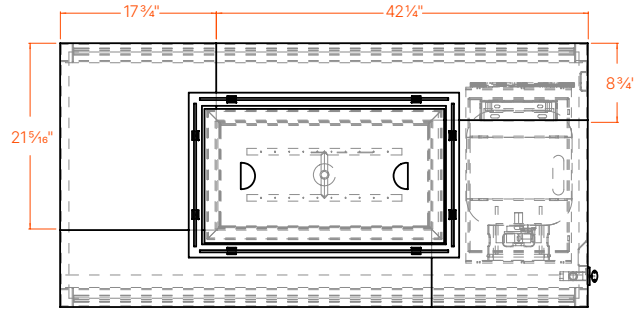

refined environments

1972 West 2425 South, Woods Cross, UT 84087
801.936.0499 | info@ore.design

PANEL FIRE FEATURE - PROPANE Model 4043-48

STANDARD OPTIONS: The Propane Fire Feature base model is provided with a CSA certified, 65 k B.T.U. match-lit burner (see first page for dimensions). The 4043-48 series Panel Fire Feature includes a self contained propane tank in a convenient and secure enclosure below. While fire feature dimensions do not change with each option, there may be variations on the top face when selecting your burner. Our Project Managers are on hand to discuss additional options to complement your burner selection.

CAUTION: Please follow operating instructions carefully. Fire Features are for outdoor/interior use only.

GLASS SURROUND, BLACK GRANITE TOP WITH CSA CERTIFIED PILOTLESS REMOTE ELECTRONIC IGNITION

TOP VIEW

GLASS SURROUND DETAILS

801.936.0499 | INFO@ORE.DESIGN

SPC-FF-PNL-PRPN-AR01 0426

ORE.DESIGN

©2026 ORE Design, Inc. All rights reserved. Information in this document is confidential and is exclusive property of ORE Design, Inc. Delivery of this document or any copy thereof or disclosure of such information to unauthorized persons is forbidden without expressed written permission of ORE Design, Inc.