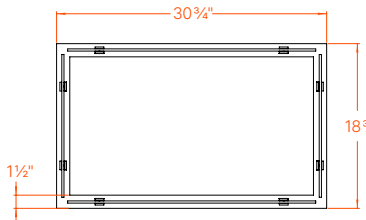

refined environments

1972 West 2425 South, Woods Cross, UT 84087
801.936.0499 | info@ore.design

PANEL FIRE FEATURE - PROPANE Model 4043-48

STANDARD OPTIONS: The Propane Fire Feature base model is provided with a CSA certified, 65 k B.T.U. match-lit burner (see first page for dimensions). The 4043-48 series Panel Fire Feature includes a self contained propane tank in a convenient and secure enclosure below. While fire feature dimensions do not change with each option, there may be variations on the top face when selecting your burner. Our Project Managers are on hand to discuss additional options to complement your burner selection.

CAUTION: Please follow operating instructions carefully. Fire Features are for outdoor/interior use only.

GLASS SURROUND, BLACK GRANITE TOP WITH CSA CERTIFIED PILOTLESS REMOTE ELECTRONIC IGNITION

GLASS SURROUND DETAILS

TOP VIEW

801.936.0499 | INFO@ORE.DESIGN

SPC-FF-PNL-PRPN-AR01 0426

ORE.DESIGN

©2026 ORE Design, Inc. All rights reserved. Information in this document is confidential and is exclusive property of ORE Design, Inc. Delivery of this document or any copy thereof or disclosure of such information to unauthorized persons is forbidden without expressed written permission of ORE Design, Inc.