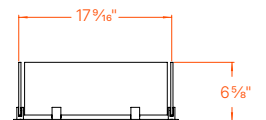

RIGHT VIEW

801.936.0499 | INFO@ORE.DESIGN

SPC-FF-PNL-PRPN-AR01 0426

ORE.DESIGN

©2026 ORE Design, Inc. All rights reserved. Information in this document is confidential and is exclusive property of ORE Design, Inc. Delivery of this document or any copy thereof or disclosure of such information to unauthorized persons is forbidden without expressed written permission of ORE Design, Inc.