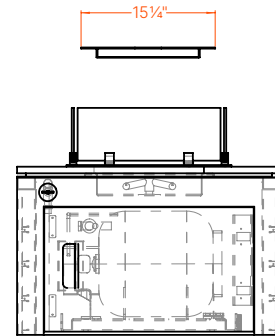

refined environments

1972 West 2425 South, Woods Cross, UT 84087
801.936.0499 | info@ore.design

PANEL FIRE FEATURE - PROPANE Model 4043-48

STANDARD OPTIONS: The Propane Fire Feature base model is provided with a CSA certified, 65 k B.T.U. match-lit burner (see first page for dimensions). The 4043-48 series Panel Fire Feature includes a self contained propane tank in a convenient and secure enclosure below. While fire feature dimensions do not change with each option, there may be variations on the top face when selecting your burner. Our Project Managers are on hand to discuss additional options to complement your burner selection.

CAUTION: Please follow operating instructions carefully. Fire Features are for outdoor/interior use only.

GLASS SURROUND, BLACK GRANITE TOP WITH CSA CERTIFIED PILOTLESS REMOTE ELECTRONIC IGNITION

RIGHT VIEW

GLASS SURROUND DETAILS

801.936.0499 | INFO@ORE.DESIGN

SPC-FF-PNL-PRPN-AR01 0426

ORE.DESIGN

©2026 ORE Design, Inc. All rights reserved. Information in this document is confidential and is exclusive property of ORE Design, Inc. Delivery of this document or any copy thereof or disclosure of such information to unauthorized persons is forbidden without expressed written permission of ORE Design, Inc.