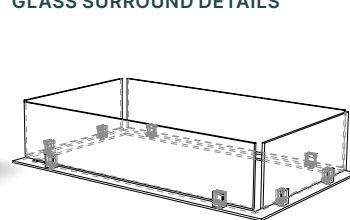

Product 4047 shown in Silver finish with Walnut slat and Propane Panel option

TOP VIEW

FRONT VIEW

RIGHT VIEW

GLASS SURROUND DETAILS

PERSPECTIVE VIEW

TOP VIEW

FRONT VIEW