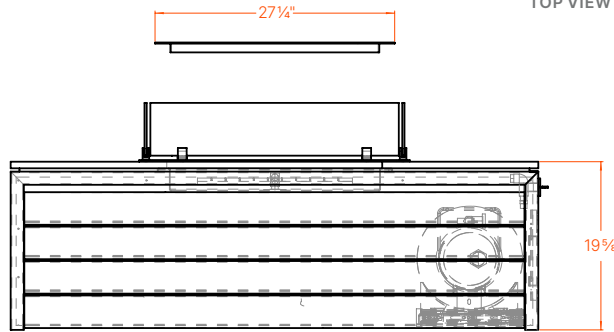

refined environments

1972 West 2425 South, Woods Cross, UT 84087
801.936.0499 | info@ore.design

PANEL FIRE FEATURE - PROPANE Model 4043-48

STANDARD OPTIONS: The Propane Fire Feature base model is provided with a CSA certified, 65 k B.T.U. match-lit burner (see first page for dimensions). The 4043-48 series Panel Fire Feature includes a self contained propane tank in a convenient and secure enclosure below. While fire feature dimensions do not change with each option, there may be variations on the top face when selecting your burner. Our Project Managers are on hand to discuss additional options to complement your burner selection.

CAUTION: Please follow operating instructions carefully. Fire Features are for outdoor/interior use only.

GLASS SURROUND, BLACK GRANITE TOP WITH CSA CERTIFIED PILOTLESS REMOTE ELECTRONIC IGNITION

FRONT VIEW

GLASS SURROUND DETAILS

801.936.0499 | INFO@ORE.DESIGN

SPC-FF-PNL-PRPN-AR01 0426

ORE.DESIGN

©2026 ORE Design, Inc. All rights reserved. Information in this document is confidential and is exclusive property of ORE Design, Inc. Delivery of this document or any copy thereof or disclosure of such information to unauthorized persons is forbidden without expressed written permission of ORE Design, Inc.