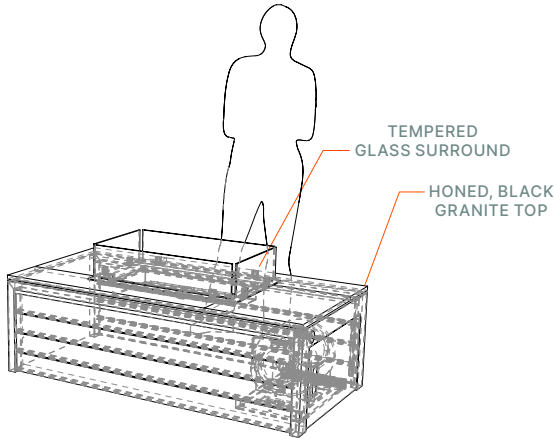

Quote Link → <https://ore.design/quote/>

refined environments

1972 West 2425 South, Woods Cross, UT 84087
801.936.0499 | info@ore.design

PANEL FIRE FEATURE - PROPANE Model 4043-48

STANDARD OPTIONS: The Propane Fire Feature base model is provided with a CSA certified, 65 k B.T.U. match-lit burner (see first page for dimensions). The 4043-48 series Panel Fire Feature includes a self contained propane tank in a convenient and secure enclosure below. While fire feature dimensions do not change with each option, there may be variations on the top face when selecting your burner. Our Project Managers are on hand to discuss additional options to complement your burner selection.

CAUTION: Please follow operating instructions carefully. Fire Features are for outdoor/interior use only.

GLASS SURROUND, BLACK GRANITE TOP WITH CSA CERTIFIED PILOTLESS REMOTE ELECTRONIC IGNITION

4046 product shown in White finish with Oak vertical rail and propane panel option