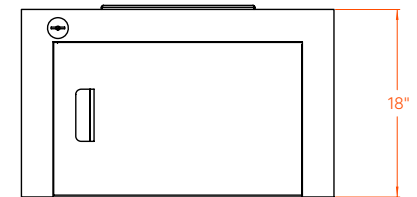

RIGHT VIEW

READY TO FINALIZE YOUR QUOTE?

Send us your project and finish details to connect with our account reps and project managers and bridge the gap from design intent to fabrication.

Quote Link → <https://ore.design/quote/>