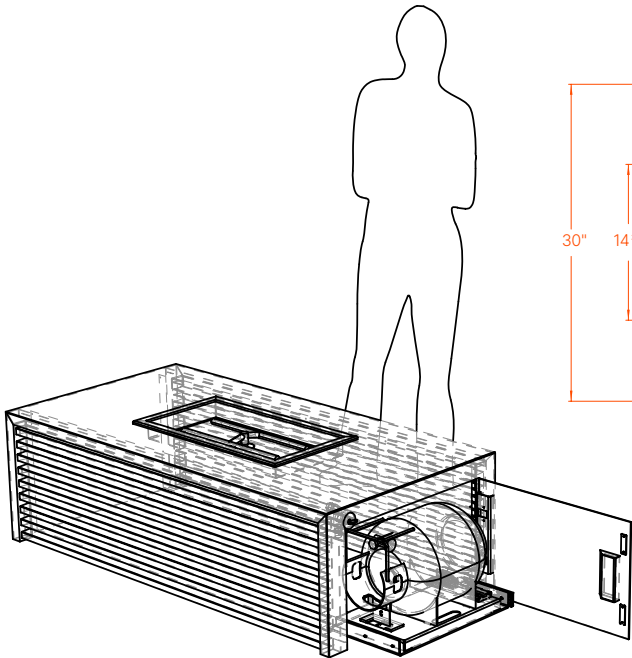

refined environments

1972 West 2425 South, Woods Cross, UT 84087
801.936.0499 | info@ore.design

PANEL FIRE FEATURE - PROPANE Model 4043-48

We offer Rail and Slat cladding options. Each is available in two finishes—oak and walnut—Uniquely durable and maintenance-free, we back our woodgrain finishes with a 10-year warranty. Formed of aluminum, our containers and outdoor products are shaped, welded, powder coated (as desired), and packaged exclusively at ORE's independent manufacturing facility in Woods Cross, UT.

PRODUCT SPECS: 140 lbs. Aluminum FIRE MEDIA CAPACITY: 0.5 cu. ft. DIMENSION: 60" L x 30" W x 18" H

MATERIAL TYPE	FUEL TYPE	BURNER OPTIONS	MODEL #	BTU	ELECTRICAL	EMERGENCY STOPS + TIMER OPTIONS	DESIGN DETAILS + UPGRADES
☒ Aluminum	☐ Natural Gas	☐ Match Lit Burner →	-	→ -	→ -	☐ Mechanical E-Stop/Timer	☒ Powder-Coated Top ☒ Media
☐ Mild Steel	☐ Liquid Propane	☐ Push Button Ignition →	-	→ -	→ -	☐ Electronic Ignition Timer	☒ Black Granite Top ☐ LED Toe Kick Lighting
☐ COR-TEN*	☐ Wood Burning (Mild Steel/COR-TEN)	☐ Electronic Ignition →	-	→ -	→ -	☐ Emergency Shut Off	☒ Glass Surround ☒ Adjustable Feet
	☒ 20 LBS LP Tank	☒ Match Lit 20 LBS LP Tank →	TOR-MLFPK24X12-H-FLEX-LP-ST	65K	→ -		☒ Flushed Powder-Coated Lid ☐ LP Hose Routing
	☐ ETHANOL	☐ ECOSMART (Ethanol) →	-	→ -	→ -		☒ Raised Powder-Coated Lid ☒ Custom Vinyl Covering
							☐ Bollard Controls (EI System) ☐ 20 LBS Propane Enclosure

CSA CERTIFIED MATCH LIT BURNER

TOP VIEW