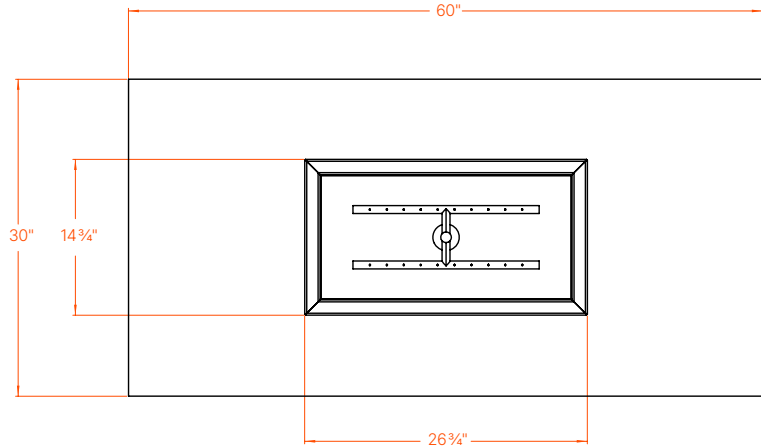

refined environments

1972 West 2425 South, Woods Cross, UT 84087
801.936.0499 | info@ore.design

PANEL FIRE FEATURE - PROPANE Model 4043-48

We offer Rail and Slat cladding options. Each is available in two finishes—oak and walnut—Uniquely durable and maintenance-free, we back our woodgrain finishes with a 10-year warranty. Formed of aluminum, our containers and outdoor products are shaped, welded, powder coated (as desired), and packaged exclusively at ORE's independent manufacturing facility in Woods Cross, UT.

PRODUCT SPECS: 140 lbs. Aluminum FIRE MEDIA CAPACITY: 0.5 cu. ft. DIMENSION: 60" L x 30" W x 18" H

MATERIAL TYPE	FUEL TYPE	BURNER OPTIONS	MODEL #	BTU	ELECTRICAL	EMERGENCY STOPS + TIMER OPTIONS	DESIGN DETAILS + UPGRADES
☒ Aluminum	☐ Natural Gas	☐ Match Lit Burner →	-	→ -	→ -	☐ Mechanical E-Stop/Timer	☒ Powder-Coated Top ☒ Media
☐ Mild Steel	☐ Liquid Propane	☐ Push Button Ignition →	-	→ -	→ -	☐ Electronic Ignition Timer	☒ Black Granite Top ☐ LED Toe Kick Lighting
☐ COR-TEN*	☐ Wood Burning (Mild Steel/COR-TEN)	☐ Electronic Ignition →	-	→ -	→ -	☐ Emergency Shut Off	☒ Glass Surround ☒ Adjustable Feet
	☒ 20 LBS LP Tank	☒ Match Lit 20 LBS LP Tank →	TOR-MLFPK24X12-H-FLEX-LP-ST	65K	→ -		☒ Flushed Powder-Coated Lid ☐ LP Hose Routing
	☐ ETHANOL	☐ ECOSMART (Ethanol) →	-	→ -	→ -		☒ Raised Powder-Coated Lid ☒ Custom Vinyl Covering
							☐ Bollard Controls (EI System) ☐ 20 LBS Propane Enclosure

CSA CERTIFIED MATCH LIT BURNER

TOP VIEW