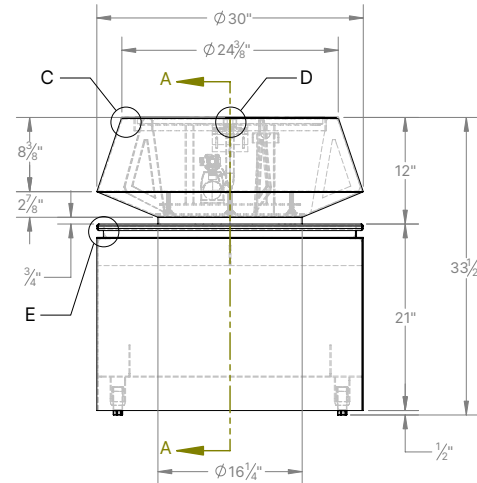

refined environments

1972 W. 2425 S.
WOODS CROSS, UT 84087
801.936.0499
Info@ore.design

4005 VESSEL

The Vessel is simultaneously bold, geometric, and refined. A cube serves as a podium for a tapered bowl that gently fills and flows over ultimate black granite top for a tranquil effect. Interchangeable powder coat option available for tapered bowl (top) and base (bottom). Formed of steel or aluminum, our WATER FEATURES are shaped, welded, and packaged exclusively at Ore's independent manufacturing facility in Salt Lake City, Utah. For more information, please contact your Ore Project Manager.

PRODUCT SPECS: 115 lbs. Aluminum DIMENSION: 30"L x 30"W x 33 1/2"H, TAPERED BOWL: 24"Ø

ADDITIONAL OPTIONS: LED Bubbler, Auto Fill, Adjustable Feet

TOP VIEW

FRONT VIEW

DETAIL C

DETAIL D

DETAIL E