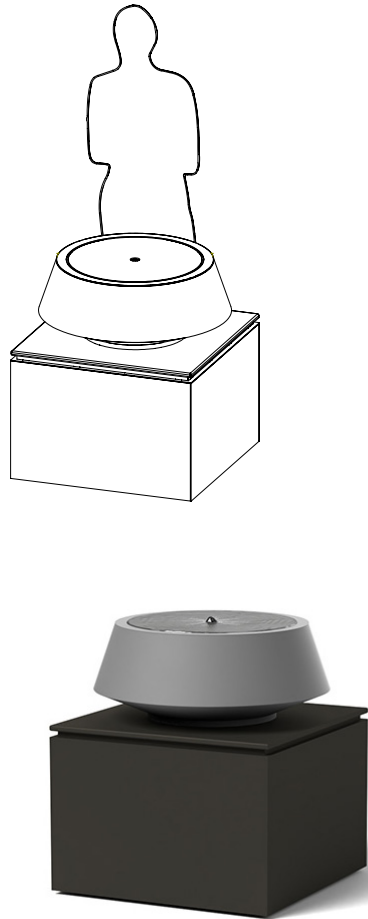

refined environments

1972 W. 2425 S.
WOODS CROSS, UT 84087
801.936.0499
Info@ore.design

4005 VESSEL

The Vessel is simultaneously bold, geometric, and refined. A cube serves as a podium for a tapered bowl that gently fills and flows over ultimate black granite top for a tranquil effect. Interchangeable powder coat option available for tapered bowl (top) and base (bottom). Formed of steel or aluminum, our WATER FEATURES are shaped, welded, and packaged exclusively at Ore's independent manufacturing facility in Salt Lake City, Utah. For more information, please contact your Ore Project Manager.

PRODUCT SPECS: 115 lbs. Aluminum DIMENSION: 30"L x 30"W x 33 1/2"H, TAPERED BOWL: 24"Ø

ADDITIONAL OPTIONS: LED Bubbler, Auto Fill, Adjustable Feet

TOP VIEW

FRONT VIEW

DETAIL C

DETAIL D

DETAIL E