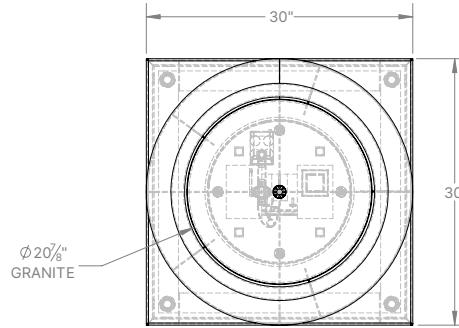

refined environments

1972 W. 2425 S.
WOODS CROSS, UT 84087
801.936.0499
Info@ore.design

4005 VESSEL

The Vessel is simultaneously bold, geometric, and refined. A cube serves as a podium for a tapered bowl that gently fills and flows over ultimate black granite top for a tranquil effect. Interchangeable powder coat option available for tapered bowl (top) and base (bottom). Formed of steel or aluminum, our WATER FEATURES are shaped, welded, and packaged exclusively at Ore's independent manufacturing facility in Salt Lake City, Utah. For more information, please contact your Ore Project Manager.

PRODUCT SPECS: 115 lbs. Aluminum DIMENSION: 30"L x 30"W x 33 1/2"H, TAPERED BOWL: 24"Ø

ADDITIONAL OPTIONS: LED Bubbler, Auto Fill, Adjustable Feet

TOP VIEW

FRONT VIEW

DETAIL C

DETAIL D

DETAIL E