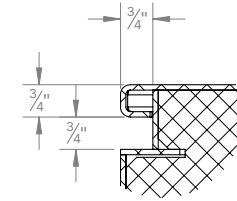

PRODUCT SPECS: 115 lbs. Aluminum DIMENSION: 30"L x 30"W x 33 1/2"H, TAPERED BOWL: 24"Ø

ADDITIONAL OPTIONS: LED Bubbler, Auto Fill, Adjustable Feet

TOP VIEW

FRONT VIEW

DETAIL C

DETAIL D

DETAIL E