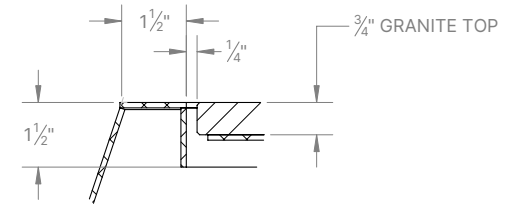

refined environments

1972 W. 2425 S.
WOODS CROSS, UT 84087
801.936.0499
Info@ore.design

4005 VESSEL

The Vessel is simultaneously bold, geometric, and refined. A cube serves as a podium for a tapered bowl that gently fills and flows over ultimate black granite top for a tranquil effect. Interchangeable powder coat option available for tapered bowl (top) and base (bottom). Formed of steel or aluminum, our WATER FEATURES are shaped, welded, and packaged exclusively at Ore's independent manufacturing facility in Salt Lake City, Utah. For more information, please contact your Ore Project Manager.

PRODUCT SPECS: 115 lbs. Aluminum DIMENSION: 30"L x 30"W x 33 1/2"H, TAPERED BOWL: 24"Ø

ADDITIONAL OPTIONS: LED Bubbler, Auto Fill, Adjustable Feet

TOP VIEW

FRONT VIEW

DETAIL C

DETAIL D

DETAIL E