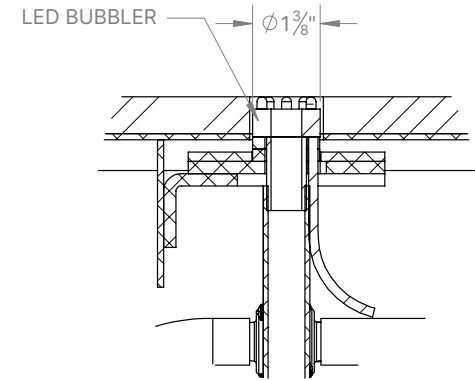

refined environments

1972 W. 2425 S.
WOODS CROSS, UT 84087
801.936.0499
Info@ore.design

4005 VESSEL

The Vessel is simultaneously bold, geometric, and refined. A cube serves as a podium for a tapered bowl that gently fills and flows over ultimate black granite top for a tranquil effect. Interchangeable powder coat option available for tapered bowl (top) and base (bottom). Formed of steel or aluminum, our WATER FEATURES are shaped, welded, and packaged exclusively at Ore's independent manufacturing facility in Salt Lake City, Utah. For more information, please contact your Ore Project Manager.

PRODUCT SPECS: 115 lbs. Aluminum DIMENSION: 30"L x 30"W x 33 1/2"H, TAPERED BOWL: 24"Ø

ADDITIONAL OPTIONS: LED Bubbler, Auto Fill, Adjustable Feet

TOP VIEW

FRONT VIEW

DETAIL C

DETAIL D

DETAIL E