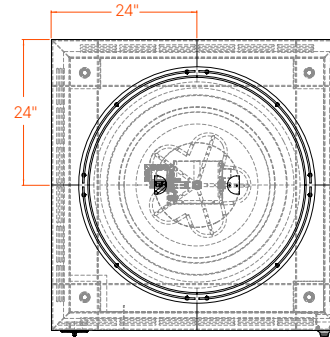

refined environments

1972 West 2425 South, Woods Cross, UT 84087
801.936.0499 | info@ore.design

FORMED BLOCK FIRE FEATURE Model 4050

STANDARD OPTIONS: Drawings below illustrate typical standard options. Our Project Managers are on hand to discuss additional options to complement your burner selection.

CAUTION: Please follow operating instructions carefully. Fire Features are for outdoor/interior use only.

FLUSHED, POWDER-COATED LID WITH CSA CERTIFIED PILOTLESS REMOTE ELECTRONIC IGNITION

FLUSHED POWDER-COATED LID
(SEE SPEC SHEET FOR OPTIONS)

FORMED BOROSILICATE GLASS SURROUND, POWDER-COATED LID WITH CSA CERTIFIED PILOTLESS REMOTE ELECTRONIC IGNITION

PERSPECTIVE VIEW

TOP VIEW

FRONT VIEW

GLASS SURROUND DETAILS

Product shown in
Cast Bronze finish

801.936.0499 | INFO@ORE.DESIGN

SPC-FF-FRMD-BLC-AR01 0426

ORE.DESIGN

©2026 ORE Design, Inc. All rights reserved. Information in this document is confidential and is exclusive property of ORE Design, Inc. Delivery of this document or any copy thereof or disclosure of such information to unauthorized persons is forbidden without expressed written permission of ORE Design, Inc.