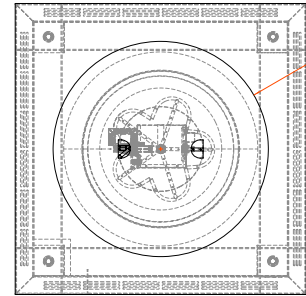

refined environments

1972 West 2425 South, Woods Cross, UT 84087
801.936.0499 | info@ore.design

FORMED BLOCK FIRE FEATURE Model 4050

STANDARD OPTIONS: Drawings below illustrate typical standard options. Our Project Managers are on hand to discuss additional options to complement your burner selection.

CAUTION: Please follow operating instructions carefully. Fire Features are for outdoor/interior use only.

FLUSHED, POWDER-COATED LID WITH CSA CERTIFIED PILOTLESS REMOTE ELECTRONIC IGNITION

FLUSHED POWDER-COATED LID
(SEE SPEC SHEET FOR OPTIONS)

TOP VIEW

FORMED BOROSILICATE GLASS SURROUND, POWDER-COATED LID WITH CSA CERTIFIED PILOTLESS REMOTE ELECTRONIC IGNITION

PERSPECTIVE VIEW

FRONT VIEW

GLASS SURROUND DETAILS

Product shown in
Cast Bronze finish

801.936.0499 | INFO@ORE.DESIGN

SPC-FF-FRMD-BLC-AR01 0426

ORE.DESIGN

©2026 ORE Design, Inc. All rights reserved. Information in this document is confidential and is exclusive property of ORE Design, Inc. Delivery of this document or any copy thereof or disclosure of such information to unauthorized persons is forbidden without expressed written permission of ORE Design, Inc.