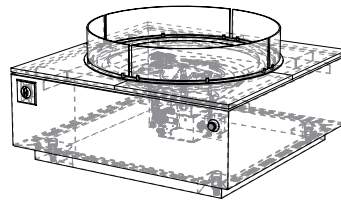

PERSPECTIVE VIEW

TOP VIEW

FRONT VIEW

FORMED BOROSILICATE GLASS SURROUND, POWDER-COATED LID WITH CSA CERTIFIED PILOTLESS REMOTE ELECTRONIC IGNITION

PERSPECTIVE VIEW

TOP VIEW

FRONT VIEW

GLASS SURROUND DETAILS