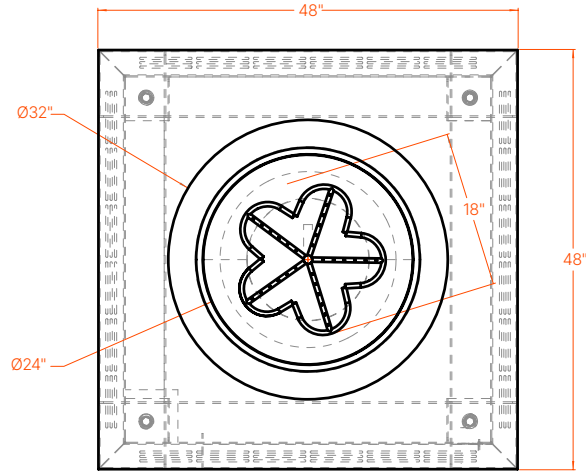

refined environments

1972 West 2425 South, Woods Cross, UT 84087
801.936.0499 | info@ore.design

FORMED BLOCK FIRE FEATURE Model 4050

With strong lines and a gently formed fire pan, the Formed Block fire feature adds a sophisticated touch to a timeless form. Formed of either steel or aluminum, our containers and outdoor products are shaped, welded, powder coated (as desired), and packaged exclusively at ORE's independent manufacturing facility in Woods Cross, UT.

PRODUCT SPECS: 70 lbs. Aluminum | 218 lbs. Steel **FIRE MEDIA CAPACITY:** 1 cu. ft. **DIMENSION:** 48" L x 48" W x 18" H

MATERIAL TYPE	FUEL TYPE	BURNER OPTIONS	MODEL #	BTU	ELECTRICAL	EMERGENCY STOPS + TIMER OPTIONS	DESIGN DETAILS + UPGRADES
☒ Aluminum	☒ Natural Gas	☒ Match Lit Burner	→ PENTA24 MLFPK-FLEX-NG	→ 65K	→ -	☒ Mechanical E-Stop/Timer	☒ Powder-Coated Top ☒ Media
☒ Mild Steel	☒ Liquid Propane	☒ Push Button Ignition	→ PENTA24FPPK-FLEX-NG	→ 125K	→ Battery	☒ Electronic Ignition Timer	☒ Black Granite Top ☒ LED Toe Kick Lighting
☒ COR-TEN*	☒ Wood Burning (Mild Steel/COR-TEN)	☒ Electronic Ignition	→ PENTA24EI-NG	→ 125K	→ 120 VAC	☒ Emergency Shut Off	☒ Glass Surround ☒ Adjustable Feet (Included)
	☒ 20 LBS LP Tank	☒ Match Lit 20 LBS LP Tank	→ PENTA24 MLFPK-FLEX-LP-ST	→ 65K	→ -		☒ Flushed Powder-Coated Lid ☒ LP Hose Routing
	☐ ETHANOL	☐ ECOSMART (Ethanol)	→ -	→ -	→ -		☒ Raised Powder-Coated Lid ☒ Custom Vinyl Covering
							☒ Bollard Controls (EI System) ☒ 20 LBS Propane Enclosure

CSA CERTIFIED MATCH LIT BURNER

TOP VIEW