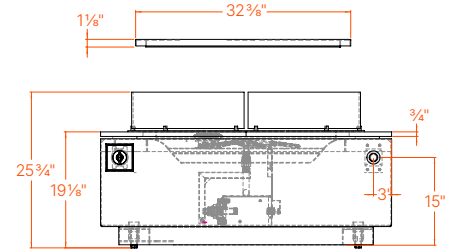

PERSPECTIVE VIEW

TOP VIEW

FRONT VIEW

FORMED BOROSILICATE GLASS SURROUND, POWDER-COATED LID WITH CSA CERTIFIED PILOTLESS REMOTE ELECTRONIC IGNITION

PERSPECTIVE VIEW

TOP VIEW

FRONT VIEW

GLASS SURROUND DETAILS