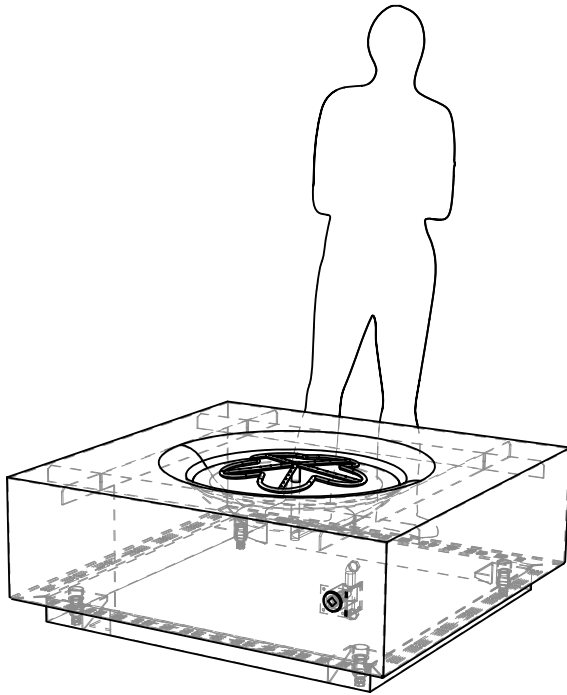

refined environments

1972 West 2425 South, Woods Cross, UT 84087
801.936.0499 | info@ore.design

FORMED BLOCK FIRE FEATURE Model 4050

With strong lines and a gently formed fire pan, the Formed Block fire feature adds a sophisticated touch to a timeless form. Formed of either steel or aluminum, our containers and outdoor products are shaped, welded, powder coated (as desired), and packaged exclusively at ORE's independent manufacturing facility in Woods Cross, UT.

PRODUCT SPECS: 70 lbs. Aluminum | 218 lbs. Steel **FIRE MEDIA CAPACITY:** 1 cu. ft. **DIMENSION:** 48" L x 48" W x 18" H

MATERIAL TYPE	FUEL TYPE	BURNER OPTIONS	MODEL #	BTU	ELECTRICAL	EMERGENCY STOPS + TIMER OPTIONS	DESIGN DETAILS + UPGRADES
☒ Aluminum	☒ Natural Gas	☒ Match Lit Burner	→ PENTA24 MLFPK-FLEX-NG	→ 65K	→ -	☒ Mechanical E-Stop/Timer	☒ Powder-Coated Top ☒ Media
☒ Mild Steel	☒ Liquid Propane	☒ Push Button Ignition	→ PENTA24FPPK-FLEX-NG	→ 125K	→ Battery	☒ Electronic Ignition Timer	☒ Black Granite Top ☒ LED Toe Kick Lighting
☒ COR-TEN*	☒ Wood Burning (Mild Steel/COR-TEN)	☒ Electronic Ignition	→ PENTA24EI-NG	→ 125K	→ 120 VAC	☒ Emergency Shut Off	☒ Glass Surround ☒ Adjustable Feet (Included)
	☒ 20 LBS LP Tank	☒ Match Lit 20 LBS LP Tank	→ PENTA24 MLFPK-FLEX-LP-ST	→ 65K	→ -		☒ Flushed Powder-Coated Lid ☒ LP Hose Routing
	☐ ETHANOL	☐ ECOSMART (Ethanol)	→ -	→ -	→ -		☒ Raised Powder-Coated Lid ☒ Custom Vinyl Covering
							☒ Bollard Controls (EI System) ☒ 20 LBS Propane Enclosure

CSA CERTIFIED MATCH LIT BURNER

TOP VIEW