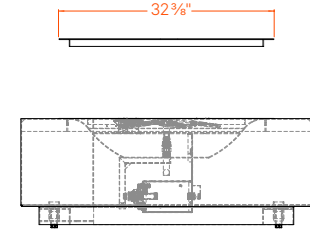

refined environments

1972 West 2425 South, Woods Cross, UT 84087
801.936.0499 | info@ore.design

FORMED BLOCK FIRE FEATURE Model 4050

STANDARD OPTIONS: Drawings below illustrate typical standard options. Our Project Managers are on hand to discuss additional options to complement your burner selection.

CAUTION: Please follow operating instructions carefully. Fire Features are for outdoor/interior use only.

FLUSHED, POWDER-COATED LID WITH CSA CERTIFIED PILOTLESS REMOTE ELECTRONIC IGNITION

FLUSHED POWDER-COATED LID
(SEE SPEC SHEET FOR OPTIONS)

FRONT VIEW

FORMED BOROSILICATE GLASS SURROUND, POWDER-COATED LID WITH CSA CERTIFIED PILOTLESS REMOTE ELECTRONIC IGNITION

PERSPECTIVE VIEW

FRONT VIEW

GLASS SURROUND DETAILS

Product shown in
Cast Bronze finish

801.936.0499 | INFO@ORE.DESIGN

SPC-FF-FRMD-BLC-AR01 0426

ORE.DESIGN

©2026 ORE Design, Inc. All rights reserved. Information in this document is confidential and is exclusive property of ORE Design, Inc. Delivery of this document or any copy thereof or disclosure of such information to unauthorized persons is forbidden without expressed written permission of ORE Design, Inc.