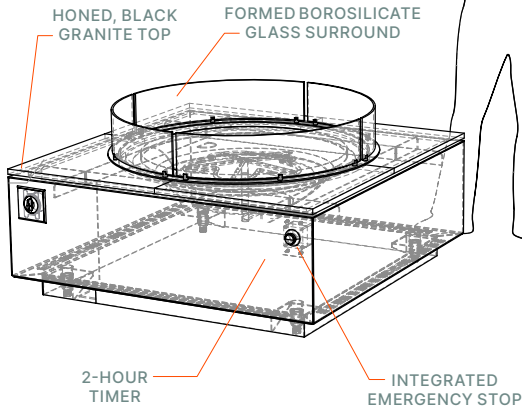

refined environments

1972 West 2425 South, Woods Cross, UT 84087
801.936.0499 | info@ore.design

FORMED BLOCK FIRE FEATURE Model 4050

STANDARD OPTIONS: Drawings below illustrate typical standard options. Our Project Managers are on hand to discuss additional options to complement your burner selection.

CAUTION: Please follow operating instructions carefully. Fire Features are for outdoor/interior use only.

FLUSHED, POWDER-COATED LID WITH CSA CERTIFIED PILOTLESS REMOTE ELECTRONIC IGNITION

FLUSHED POWDER-COATED LID
(SEE SPEC SHEET FOR OPTIONS)

FORMED BOROSILICATE GLASS SURROUND, POWDER-COATED LID WITH CSA CERTIFIED PILOTLESS REMOTE ELECTRONIC IGNITION

PERSPECTIVE VIEW

FRONT VIEW

GLASS SURROUND DETAILS

Product shown in
Cast Bronze finish

801.936.0499 | INFO@ORE.DESIGN

SPC-FF-FRMD-BLC-AR01 0426

ORE.DESIGN

©2026 ORE Design, Inc. All rights reserved. Information in this document is confidential and is exclusive property of ORE Design, Inc. Delivery of this document or any copy thereof or disclosure of such information to unauthorized persons is forbidden without expressed written permission of ORE Design, Inc.