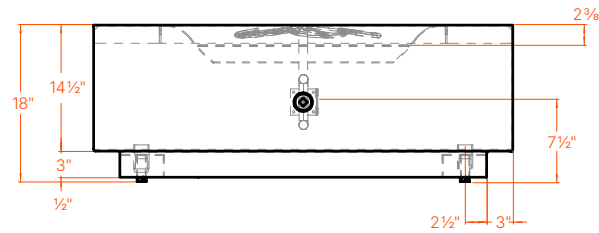

refined environments

1972 West 2425 South, Woods Cross, UT 84087
801.936.0499 | info@ore.design

FORMED BLOCK FIRE FEATURE Model 4050

With strong lines and a gently formed fire pan, the Formed Block fire feature adds a sophisticated touch to a timeless form. Formed of either steel or aluminum, our containers and outdoor products are shaped, welded, powder coated (as desired), and packaged exclusively at ORE's independent manufacturing facility in Woods Cross, UT.

PRODUCT SPECS: 70 lbs. Aluminum | 218 lbs. Steel **FIRE MEDIA CAPACITY:** 1 cu. ft. **DIMENSION:** 48" L x 48" W x 18" H

MATERIAL TYPE	FUEL TYPE	BURNER OPTIONS	MODEL #	BTU	ELECTRICAL	EMERGENCY STOPS + TIMER OPTIONS	DESIGN DETAILS + UPGRADES
☒ Aluminum	☒ Natural Gas	☒ Match Lit Burner	→ PENTA24 MLFPK-FLEX-NG	→ 65K	→ -	☒ Mechanical E-Stop/Timer	☒ Powder-Coated Top ☒ Media
☒ Mild Steel	☒ Liquid Propane	☒ Push Button Ignition	→ PENTA24FPPK-FLEX-NG	→ 125K	→ Battery	☒ Electronic Ignition Timer	☒ Black Granite Top ☒ LED Toe Kick Lighting
☒ COR-TEN*	☒ Wood Burning (Mild Steel/COR-TEN)	☒ Electronic Ignition	→ PENTA24EI-NG	→ 125K	→ 120 VAC	☒ Emergency Shut Off	☒ Glass Surround ☒ Adjustable Feet (Included)
	☒ 20 LBS LP Tank	☒ Match Lit 20 LBS LP Tank	→ PENTA24 MLFPK-FLEX-LP-ST	→ 65K	→ -		☒ Flushed Powder-Coated Lid ☒ LP Hose Routing
	☐ ETHANOL	☐ ECOSMART (Ethanol)	→ -	→ -	→ -		☒ Raised Powder-Coated Lid ☒ Custom Vinyl Covering
							☒ Bollard Controls (EI System) ☒ 20 LBS Propane Enclosure

CSA CERTIFIED MATCH LIT BURNER

TOP VIEW

FRONT VIEW

RIGHT VIEW

READY TO FINALIZE YOUR QUOTE?

Send us your project and finish details to connect with our account reps and project managers and bridge the gap from design intent to fabrication.

Quote Link → <https://ore.design/quote/>