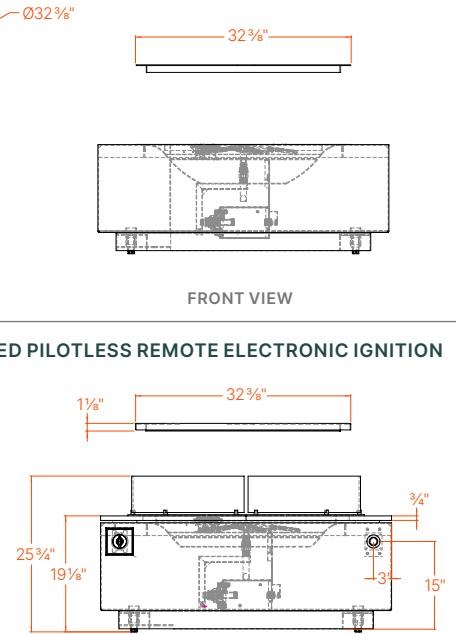

FORMED BOROSILICATE GLASS SURROUND, POWDER-COATED LID WITH CSA CERTIFIED PILOTLESS REMOTE ELECTRONIC IGNITION