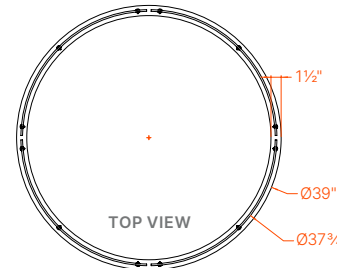

GLASS SURROUND DETAILS

TOP VIEW