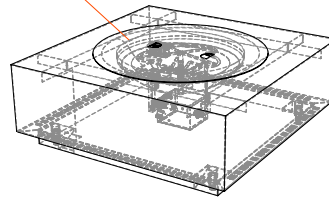

refined environments

1972 West 2425 South, Woods Cross, UT 84087
801.936.0499 | info@ore.design

FORMED BLOCK FIRE FEATURE Model 4050

STANDARD OPTIONS: Drawings below illustrate typical standard options. Our Project Managers are on hand to discuss additional options to complement your burner selection.

CAUTION: Please follow operating instructions carefully. Fire Features are for outdoor/interior use only.

FLUSHED, POWDER-COATED LID WITH CSA CERTIFIED PILOTLESS REMOTE ELECTRONIC IGNITION

FLUSHED POWDER-COATED LID
(SEE SPEC SHEET FOR OPTIONS)

PERSPECTIVE VIEW