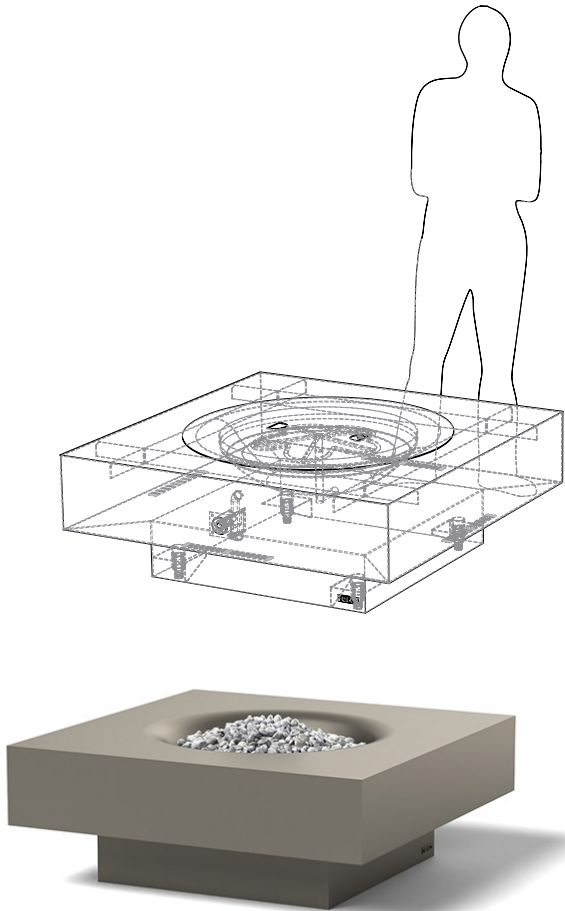

refined environments

1972 W. 2425 S.
WOODS CROSS, UT 84087
801.936.0499
Info@ore.design

4052 FORMED PODIUM

Slightly elevated from the ground, the Formed Podium offers a formed fire pan integrated into this classic form. Formed of either steel or aluminum, our containers and outdoor products are shaped, welded, powder coated (as desired), and packaged exclusively at ORE's independent manufacturing facility in Woods Cross, UT.

PRODUCT SPECS: 70 lbs. Aluminum DIMENSION: 48"L x 48"W x 18"H

MATERIAL TYPE	FUEL TYPE	BURNER OPTIONS	MODEL #	BTU	ELECTRICAL	STANDARD OPTIONS
☒ Aluminum	☒ Natural Gas	☒ Match Lit Burner →	PENTA24 MLFPK-FLEX-NG →	65K →	N/A	☒ Lid ☒ Media
☒ Mild Steel	☒ Liquid Propane	☒ Push Button Ignition →	PENTA24FPPK-FLEX-NG →	90kv →	Battery	☒ Granite (Ultimate Black) ☒ Mechanical E-stop/Timer
☒ COR-TEN	☒ Wood Burning (Mild Steel/ COR-TEN)	☒ Electronic Ignition →	PENTA24EI-NG →	125K →	120 VAC	☒ Glass Surround ☒ Adjustable Feet
	☒ 20 LBS LP Tank	☒ Match Lit 20 LBS LP Tank →	PENTA24 MLFPK-FLEX-LP-ST →	65K →	N/A	☒ Electronic Timer ☒ LP Hose Routing
	☒ ETHANOL	☒ ECOSMART (Ethanol) →	N/A →	N/A →	N/A	☒ Electronic Emergency Stop ☒ 20 LBS Propane Enclosure
						☒ Bollard Controls (EI System) ☒ LED Toe Kick Lighting

TOP VIEW