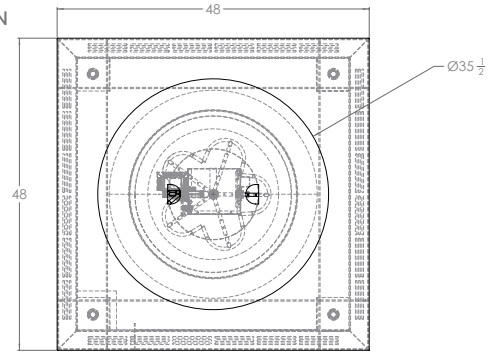

4052 FORMED PODIUM

STANDARD OPTIONS: Drawings below illustrate typical standard options. Our Project Managers are on hand to discuss additional options to complement your burner selection.

CAUTION: Please follow operating instructions carefully. Firepits are for outdoor/interior use only.

PILOTLESS REMOTE ELECTRONIC IGNITION

FLUSH LID SEE LID SPEC SHEET FOR LID OPTIONS

FRONT VIEW

PILOTLESS REMOTE ELECTRONIC IGNITION