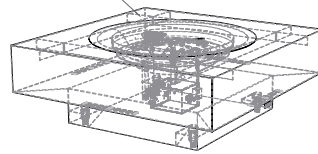

4052 FORMED PODIUM

STANDARD OPTIONS: Drawings below illustrate typical standard options. Our Project Managers are on hand to discuss additional options to complement your burner selection.

CAUTION: Please follow operating instructions carefully. Firepits are for outdoor/interior use only.

PILOTLESS REMOTE ELECTRONIC IGNITION

FLUSH LID SEE LID SPEC SHEET FOR LID OPTIONS

PERSPECTIVE VIEW