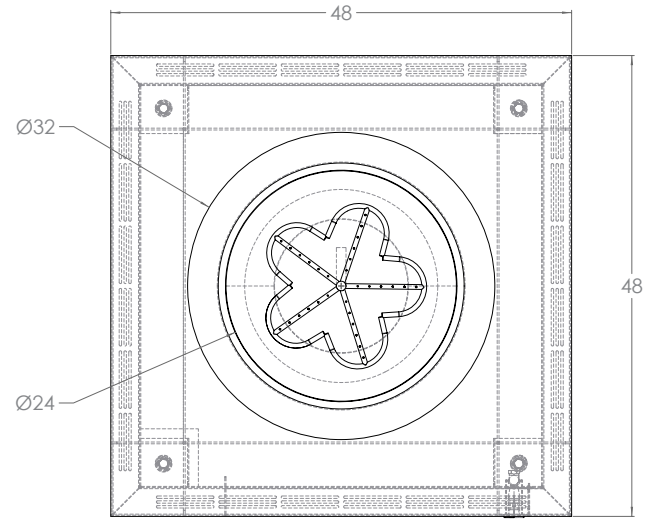

refined environments

1972 W. 2425 S.
WOODS CROSS, UT 84087
801.936.0499
Info@ore.design

4052 FORMED PODIUM

Slightly elevated from the ground, the Formed Podium offers a formed fire pan integrated into this classic form. Formed of either steel or aluminum, our containers and outdoor products are shaped, welded, powder coated (as desired), and packaged exclusively at ORE's independent manufacturing facility in Woods Cross, UT.

PRODUCT SPECS: 70 lbs. Aluminum DIMENSION: 48"L x 48"W x 18"H

MATERIAL TYPE	FUEL TYPE	BURNER OPTIONS	MODEL #	BTU	ELECTRICAL	STANDARD OPTIONS
☒ Aluminum	☒ Natural Gas	☒ Match Lit Burner →	PENTA24 MLFPK-FLEX-NG →	65K →	N/A	☒ Lid ☒ Media
☒ Mild Steel	☒ Liquid Propane	☒ Push Button Ignition →	PENTA24FPPK-FLEX-NG →	90kv →	Battery	☒ Granite (Ultimate Black) ☒ Mechanical E-stop/Timer
☒ COR-TEN	☒ Wood Burning (Mild Steel/ COR-TEN)	☒ Electronic Ignition →	PENTA24EI-NG →	125K →	120 VAC	☒ Glass Surround ☒ Adjustable Feet
	☒ 20 LBS LP Tank	☒ Match Lit 20 LBS LP Tank →	PENTA24 MLFPK-FLEX-LP-ST →	65K →	N/A	☒ Electronic Timer ☒ LP Hose Routing
	☒ ETHANOL	☒ ECOSMART (Ethanol) →	N/A →	N/A →	N/A	☒ Electronic Emergency Stop ☒ 20 LBS Propane Enclosure
						☒ Bollard Controls (EI System) ☒ LED Toe Kick Lighting

TOP VIEW