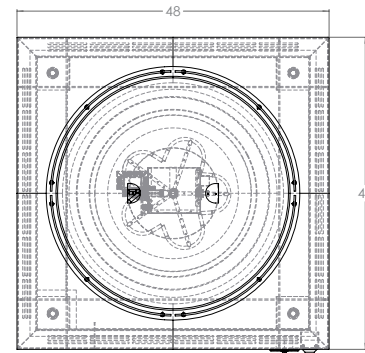

TOP VIEW

FRONT VIEW

4052 FORMED PODIUM

STANDARD OPTIONS: Drawings below illustrate typical standard options. Our Project Managers are on hand to discuss additional options to complement your burner selection.

RIGHT VIEW

PILOTLESS REMOTE ELECTRONIC IGNITION

PERSPECTIVE VIEW

FRONT VIEW

RIGHT VIEW

GLASS SURROUND

PERSPECTIVE VIEW

FRONT VIEW

TOP VIEW