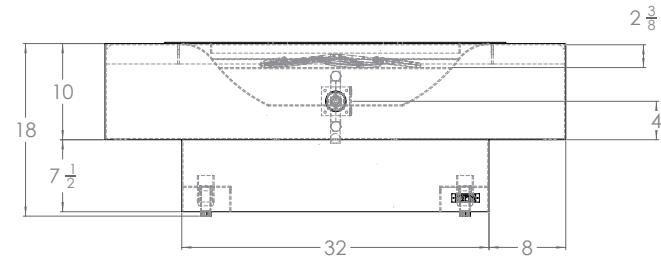

refined environments

1972 W. 2425 S.
WOODS CROSS, UT 84087
801.936.0499
Info@ore.design

4052 FORMED PODIUM

Slightly elevated from the ground, the Formed Podium offers a formed fire pan integrated into this classic form. Formed of either steel or aluminum, our containers and outdoor products are shaped, welded, powder coated (as desired), and packaged exclusively at ORE's independent manufacturing facility in Woods Cross, UT.

PRODUCT SPECS: 70 lbs. Aluminum DIMENSION: 48"L x 48"W x 18"H

MATERIAL TYPE	FUEL TYPE	BURNER OPTIONS	MODEL #	BTU	ELECTRICAL	STANDARD OPTIONS
☒ Aluminum	☒ Natural Gas	☒ Match Lit Burner →	PENTA24 MLFPK-FLEX-NG →	65K →	N/A	☒ Lid ☒ Media
☒ Mild Steel	☒ Liquid Propane	☒ Push Button Ignition →	PENTA24FPPK-FLEX-NG →	90kv →	Battery	☒ Granite (Ultimate Black) ☒ Mechanical E-stop/Timer
☒ COR-TEN	☒ Wood Burning (Mild Steel/ COR-TEN)	☒ Electronic Ignition →	PENTA24EI-NG →	125K →	120 VAC	☒ Glass Surround ☒ Adjustable Feet
	☒ 20 LBS LP Tank	☒ Match Lit 20 LBS LP Tank →	PENTA24 MLFPK-FLEX-LP-ST →	65K →	N/A	☒ Electronic Timer ☒ LP Hose Routing
	☒ ETHANOL	☒ ECOSMART (Ethanol) →	N/A →	N/A →	N/A	☒ Electronic Emergency Stop ☒ 20 LBS Propane Enclosure
						☒ Bollard Controls (EI System) ☒ LED Toe Kick Lighting

FRONT VIEW