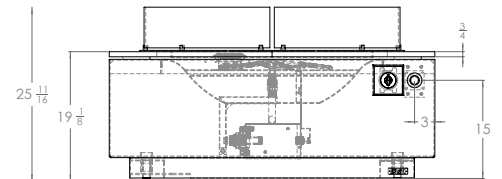

FLUSH LID SEE LID SPEC SHEET FOR LID OPTIONS

PERSPECTIVE VIEW

TOP VIEW

FRONT VIEW

PILOTLESS REMOTE ELECTRONIC IGNITION

GLASS SURROUND

GRANITE TOP

EMERGENCY STOP
2 HR TIMER

PERSPECTIVE VIEW

FRONT VIEW

RIGHT VIEW

GLASS SURROUND

PERSPECTIVE VIEW

FRONT VIEW

TOP VIEW