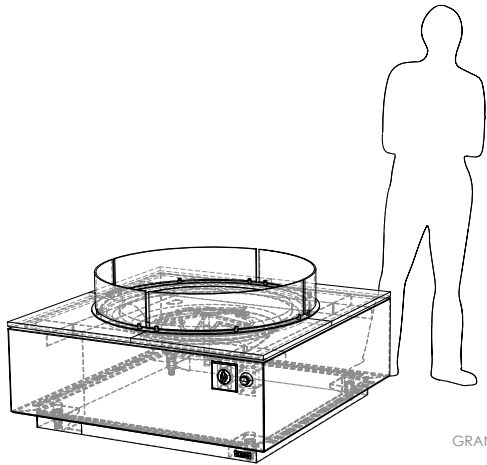

FLUSH LID SEE LID SPEC SHEET FOR LID OPTIONS

PERSPECTIVE VIEW

TOP VIEW

FRONT VIEW

PILOTLESS REMOTE ELECTRONIC IGNITION

GLASS SURROUND

GRANITE TOP

EMERGENCY STOP
2 HR TIMER

PERSPECTIVE VIEW

FRONT VIEW

RIGHT VIEW

GLASS SURROUND

PERSPECTIVE VIEW

FRONT VIEW

TOP VIEW