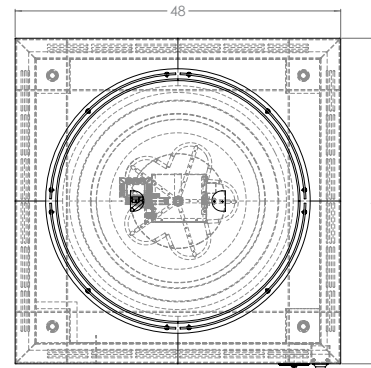

FLUSH LID SEE LID SPEC SHEET FOR LID OPTIONS

PERSPECTIVE VIEW

TOP VIEW

FRONT VIEW

PILOTLESS REMOTE ELECTRONIC IGNITION

GLASS SURROUND

GRANITE TOP

EMERGENCY STOP
2 HR TIMER

PERSPECTIVE VIEW

FRONT VIEW

RIGHT VIEW

GLASS SURROUND

PERSPECTIVE VIEW

FRONT VIEW

TOP VIEW