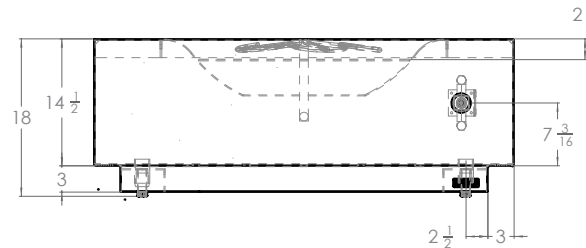

refined environments

1972 W. 2425 S.
WOODS CROSS, UT 84087
801.936.0499
Info@ore.design

4050 FORMED BLOCK

With strong lines and a gently formed fire pan, the new Formed Block fire feature adds a sophisticated touch to a timeless form. Formed of either steel or aluminum, our containers and outdoor products are shaped, welded, powder coated (as desired), and packaged exclusively at ORE's independent manufacturing facility in Woods Cross, UT.

PRODUCT SPECS: 70 lbs. Aluminum DIMENSION: 48"L x 48"W x 18"H

MATERIAL TYPE	FUEL TYPE	BURNER OPTIONS	MODEL #	BTU	ELECTRICAL	STANDARD OPTIONS
☒ Aluminum	☒ Natural Gas	☒ Match Lit Burner →	PENTA24 MLFPK-FLEX-NG →	65K →	N/A	☒ Lid ☒ Media
☒ Mild Steel	☒ Liquid Propane	☒ Push Button Ignition →	PENTA24FPPK-FLEX-NG →	90Kv →	Battery	☒ Granite (Ultimate Black) ☒ Mechanical E-stop/Timer
☒ COR-TEN	☒ Wood Burning (Mild Steel/ COR-TEN)	☒ Electronic Ignition →	PENTA24EI-NG →	125K →	120 VAC	☒ Glass Surround ☒ Adjustable Feet
	☒ 20 LBS LP Tank	☒ Match Lit 20 LBS LP Tank →	PENTA24 MLFPK-FLEX-LP-ST →	65K →	N/A	☒ Electronic Timer ☒ LP Hose Routing
	☒ ETHANOL	☒ ECOSMART (Ethanol) →	N/A →	N/A →	N/A	☒ Electronic Emergency Stop ☒ 20 LBS Propane Enclosure
						☒ Bollard Controls (EI System) ☒ LED Toe Kick Lighting

TOP VIEW