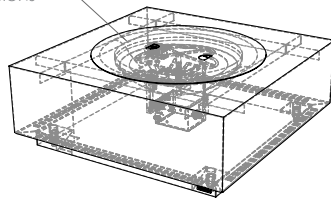

refined environments

4050 FORMED BLOCK

STANDARD OPTIONS: Drawings below illustrate typical standard options. Our Project Managers are on hand to discuss additional options to complement your burner selection.

1972 W. 2425 S.
WOODS CROSS, UT 84087
801.936.0499
Info@ore.design

CAUTION: Please follow operating instructions carefully. Firepits are for outdoor/interior use only.

PILOTLESS REMOTE ELECTRONIC IGNITION

FLUSH LID SEE LID SPEC SHEET FOR LID OPTIONS

PERSPECTIVE VIEW