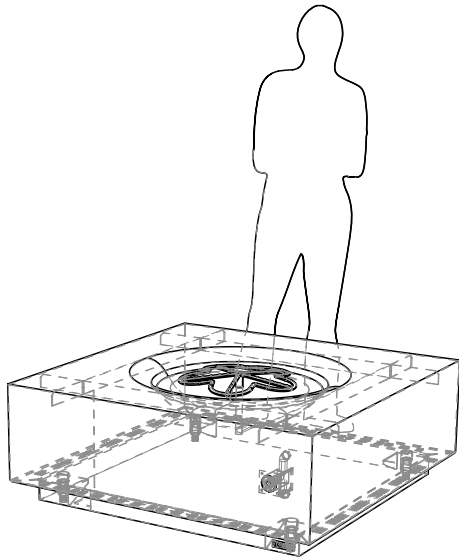

refined environments

1972 W. 2425 S.
WOODS CROSS, UT 84087
801.936.0499
Info@ore.design

4050 FORMED BLOCK

With strong lines and a gently formed fire pan, the new Formed Block fire feature adds a sophisticated touch to a timeless form. Formed of either steel or aluminum, our containers and outdoor products are shaped, welded, powder coated (as desired), and packaged exclusively at ORE's independent manufacturing facility in Woods Cross, UT.

PRODUCT SPECS: 70 lbs. Aluminum DIMENSION: 48"L x 48"W x 18"H

MATERIAL TYPE	FUEL TYPE	BURNER OPTIONS	MODEL #	BTU	ELECTRICAL	STANDARD OPTIONS
☒ Aluminum	☒ Natural Gas	☒ Match Lit Burner →	PENTA24 MLFPK-FLEX-NG →	65K →	N/A	☒ Lid ☒ Media
☒ Mild Steel	☒ Liquid Propane	☒ Push Button Ignition →	PENTA24FPPK-FLEX-NG →	90Kv →	Battery	☒ Granite (Ultimate Black) ☒ Mechanical E-stop/Timer
☒ COR-TEN	☒ Wood Burning (Mild Steel/ COR-TEN)	☒ Electronic Ignition →	PENTA24EI-NG →	125K →	120 VAC	☒ Glass Surround ☒ Adjustable Feet
	☒ 20 LBS LP Tank	☒ Match Lit 20 LBS LP Tank →	PENTA24 MLFPK-FLEX-LP-ST →	65K →	N/A	☒ Electronic Timer ☒ LP Hose Routing
	☒ ETHANOL	☒ ECOSMART (Ethanol) →	N/A →	N/A →	N/A	☒ Electronic Emergency Stop ☒ 20 LBS Propane Enclosure
						☒ Bollard Controls (EI System) ☒ LED Toe Kick Lighting

TOP VIEW