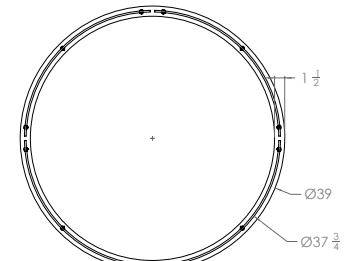

FLUSH LID SEE LID SPEC SHEET FOR LID OPTIONS

PERSPECTIVE VIEW

TOP VIEW

FRONT VIEW

PILOTLESS REMOTE ELECTRONIC IGNITION

GLASS SURROUND

GRANITE TOP

EMERGENCY STOP
2 HR TIMER

PERSPECTIVE VIEW

FRONT VIEW

RIGHT VIEW

GLASS SURROUND

PERSPECTIVE VIEW

FRONT VIEW

TOP VIEW