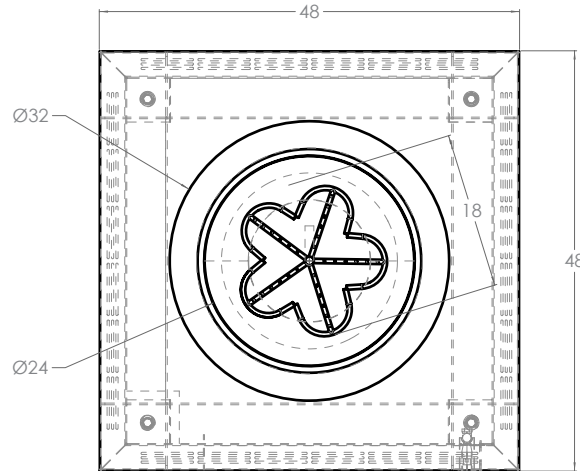

refined environments

1972 W. 2425 S.
WOODS CROSS, UT 84087
801.936.0499
Info@ore.design

4050 FORMED BLOCK

With strong lines and a gently formed fire pan, the new Formed Block fire feature adds a sophisticated touch to a timeless form. Formed of either steel or aluminum, our containers and outdoor products are shaped, welded, powder coated (as desired), and packaged exclusively at ORE's independent manufacturing facility in Woods Cross, UT.

PRODUCT SPECS: 70 lbs. Aluminum DIMENSION: 48"L x 48"W x 18"H

MATERIAL TYPE	FUEL TYPE	BURNER OPTIONS	MODEL #	BTU	ELECTRICAL	STANDARD OPTIONS
☒ Aluminum	☒ Natural Gas	☒ Match Lit Burner →	PENTA24 MLFPK-FLEX-NG →	65K →	N/A	☒ Lid ☒ Media
☒ Mild Steel	☒ Liquid Propane	☒ Push Button Ignition →	PENTA24FPPK-FLEX-NG →	90Kv →	Battery	☒ Granite (Ultimate Black) ☒ Mechanical E-stop/Timer
☒ COR-TEN	☒ Wood Burning (Mild Steel/ COR-TEN)	☒ Electronic Ignition →	PENTA24EI-NG →	125K →	120 VAC	☒ Glass Surround ☒ Adjustable Feet
	☒ 20 LBS LP Tank	☒ Match Lit 20 LBS LP Tank →	PENTA24 MLFPK-FLEX-LP-ST →	65K →	N/A	☒ Electronic Timer ☒ LP Hose Routing
	☒ ETHANOL	☒ ECOSMART (Ethanol) →	N/A →	N/A →	N/A	☒ Electronic Emergency Stop ☒ 20 LBS Propane Enclosure
						☒ Bollard Controls (EI System) ☒ LED Toe Kick Lighting

TOP VIEW