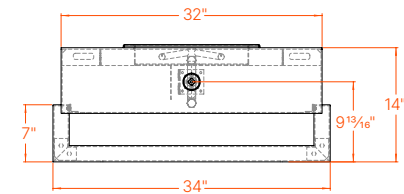

refined environments

STRUT FIRE FEATURE

Model 4030

The Strut Fire Feature may be fitted for natural gas or propane (LP). Formed of either steel or aluminum, our containers and outdoor products are shaped, welded, powder coated (as desired), and packaged exclusively at ORE's independent manufacturing facility in Woods Cross, UT.

1972 West 2425 South, Woods Cross, UT 84087
801.936.0499 | info@ore.design

PRODUCT SPECS: 78 lbs. Aluminum | 237 lbs. Steel FIRE MEDIA CAPACITY: 0.5 cu. ft. DIMENSION: 67" L x 34" W x 14" H

MATERIAL TYPE	FUEL TYPE	BURNER OPTIONS	MODEL #	BTU	ELECTRICAL	EMERGENCY STOPS + TIMER OPTIONS	DESIGN DETAILS + UPGRADES
☒ Aluminum	☒ Natural Gas	☒ Match Lit Burner	TOR-MLFPK36X14-H-FLEX-NG	65K	-	☒ Mechanical E-Stop/Timer	☒ Powder-Coated Top ☒ Media
☒ Mild Steel	☒ Liquid Propane	☒ Push Button Ignition	TOR-FPPK36X14-H-FLEX-NG	150K	Battery	☒ Electronic Ignition Timer	☒ Black Granite Top ☒ LED Toe Kick Lighting
☒ COR-TEN*	☒ Wood Burning (Mild Steel/COR-TEN)	☒ Electronic Ignition	TOR-36X14SSEI-H-NG	175K	120 VAC	☒ Emergency Shut Off	☒ Glass Surround ☐ Adjustable Feet
	☒ 20 LBS LP Tank	☒ Match Lit 20 LBS LP Tank	TOR-MLFPK36X14-H-FLEX-LP-ST	65K	-		☒ Flushed Powder-Coated Lid ☒ LP Hose Routing
	☐ ETHANOL	☐ ECOSMART (Ethanol)	-	-	-		☒ Raised Powder-Coated Lid ☒ Custom Vinyl Covering
							☒ Bollard Controls (EI System) ☒ 20 LBS Propane Enclosure

CSA CERTIFIED MATCH LIT BURNER

FRONT VIEW

RIGHT VIEW

READY TO FINALIZE YOUR QUOTE?

Send us your project and finish details to connect with our account reps and project managers and bridge the gap from design intent to fabrication.

Quote Link → <https://ore.design/quote/>