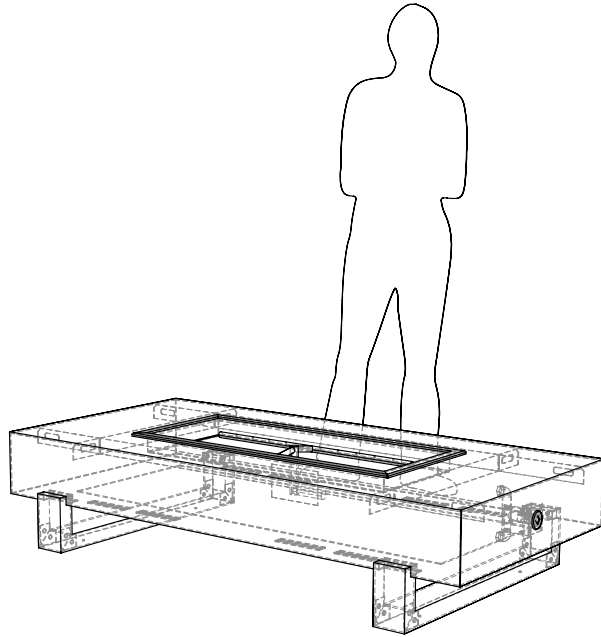

refined environments

STRUT FIRE FEATURE

Model 4030

The Strut Fire Feature may be fitted for natural gas or propane (LP). Formed of either steel or aluminum, our containers and outdoor products are shaped, welded, powder coated (as desired), and packaged exclusively at ORE's independent manufacturing facility in Woods Cross, UT.

1972 West 2425 South, Woods Cross, UT 84087
801.936.0499 | info@ore.design

PRODUCT SPECS: 78 lbs. Aluminum | 237 lbs. Steel FIRE MEDIA CAPACITY: 0.5 cu. ft. DIMENSION: 67" L x 34" W x 14" H

MATERIAL TYPE	FUEL TYPE	BURNER OPTIONS	MODEL #	BTU	ELECTRICAL	EMERGENCY STOPS + TIMER OPTIONS	DESIGN DETAILS + UPGRADES
☒ Aluminum	☒ Natural Gas	☒ Match Lit Burner	TOR-MLFPK36X14-H-FLEX-NG	65K	-	☒ Mechanical E-Stop/Timer	☒ Powder-Coated Top ☒ Media
☒ Mild Steel	☒ Liquid Propane	☒ Push Button Ignition	TOR-FPPK36X14-H-FLEX-NG	150K	Battery	☒ Electronic Ignition Timer	☒ Black Granite Top ☒ LED Toe Kick Lighting
☒ COR-TEN*	☒ Wood Burning (Mild Steel/COR-TEN)	☒ Electronic Ignition	TOR-36X14SSEI-H-NG	175K	120 VAC	☒ Emergency Shut Off	☒ Glass Surround ☐ Adjustable Feet
	☒ 20 LBS LP Tank	☒ Match Lit 20 LBS LP Tank	TOR-MLFPK36X14-H-FLEX-LP-ST	65K	-		☒ Flushed Powder-Coated Lid ☒ LP Hose Routing
	☐ ETHANOL	☐ ECOSMART (Ethanol)	-	-	-		☒ Raised Powder-Coated Lid ☒ Custom Vinyl Covering
							☒ Bollard Controls (EI System) ☒ 20 LBS Propane Enclosure

CSA CERTIFIED MATCH LIT BURNER

TOP VIEW