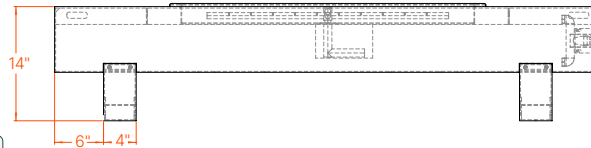

refined environments

STRUT FIRE FEATURE

Model 4030

The Strut Fire Feature may be fitted for natural gas or propane (LP). Formed of either steel or aluminum, our containers and outdoor products are shaped, welded, powder coated (as desired), and packaged exclusively at ORE's independent manufacturing facility in Woods Cross, UT.

1972 West 2425 South, Woods Cross, UT 84087
801.936.0499 | info@ore.design

PRODUCT SPECS: 78 lbs. Aluminum | 237 lbs. Steel FIRE MEDIA CAPACITY: 0.5 cu. ft. DIMENSION: 67" L x 34" W x 14" H

MATERIAL TYPE	FUEL TYPE	BURNER OPTIONS	MODEL #	BTU	ELECTRICAL	EMERGENCY STOPS + TIMER OPTIONS	DESIGN DETAILS + UPGRADES
☒ Aluminum	☒ Natural Gas	☒ Match Lit Burner	TOR-MLFPK36X14-H-FLEX-NG	65K	-	☒ Mechanical E-Stop/Timer	☒ Powder-Coated Top ☒ Media
☒ Mild Steel	☒ Liquid Propane	☒ Push Button Ignition	TOR-FPPK36X14-H-FLEX-NG	150K	Battery	☒ Electronic Ignition Timer	☒ Black Granite Top ☒ LED Toe Kick Lighting
☒ COR-TEN*	☒ Wood Burning (Mild Steel/COR-TEN)	☒ Electronic Ignition	TOR-36X14SSEI-H-NG	175K	120 VAC	☒ Emergency Shut Off	☒ Glass Surround ☐ Adjustable Feet
	☒ 20 LBS LP Tank	☒ Match Lit 20 LBS LP Tank	TOR-MLFPK36X14-H-FLEX-LP-ST	65K	-		☒ Flushed Powder-Coated Lid ☒ LP Hose Routing
	☐ ETHANOL	☐ ECOSMART (Ethanol)	-	-	-		☒ Raised Powder-Coated Lid ☒ Custom Vinyl Covering
							☒ Bollard Controls (EI System) ☒ 20 LBS Propane Enclosure

CSA CERTIFIED MATCH LIT BURNER

FRONT VIEW

RIGHT VIEW

READY TO FINALIZE YOUR QUOTE?

Send us your project and finish details to connect with our account reps and project managers and bridge the gap from design intent to fabrication.

Quote Link → <https://ore.design/quote/>