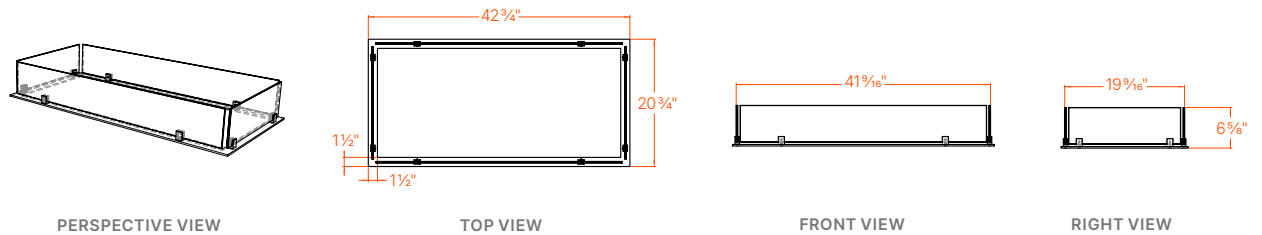

GLASS SURROUND DETAILS

801.936.0499 | INFO@ORE.DESIGN

SPC-FF-STRT-AR01 0426

ORE.DESIGN

©2026 ORE Design, Inc. All rights reserved. Information in this document is confidential and is exclusive property of ORE Design, Inc. Delivery of this document or any copy thereof or disclosure of such information to unauthorized persons is forbidden without expressed written permission of ORE Design, Inc.