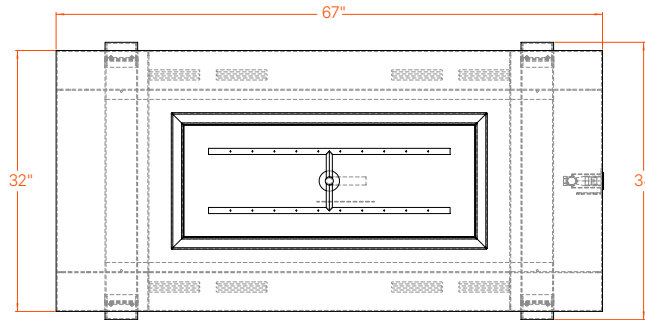

refined environments

STRUT FIRE FEATURE

Model 4030

The Strut Fire Feature may be fitted for natural gas or propane (LP). Formed of either steel or aluminum, our containers and outdoor products are shaped, welded, powder coated (as desired), and packaged exclusively at ORE's independent manufacturing facility in Woods Cross, UT.

1972 West 2425 South, Woods Cross, UT 84087
801.936.0499 | info@ore.design

PRODUCT SPECS: 78 lbs. Aluminum | 237 lbs. Steel FIRE MEDIA CAPACITY: 0.5 cu. ft. DIMENSION: 67" L x 34" W x 14" H

MATERIAL TYPE	FUEL TYPE	BURNER OPTIONS	MODEL #	BTU	ELECTRICAL	EMERGENCY STOPS + TIMER OPTIONS	DESIGN DETAILS + UPGRADES
☒ Aluminum	☒ Natural Gas	☒ Match Lit Burner	TOR-MLFPK36X14-H-FLEX-NG	65K	-	☒ Mechanical E-Stop/Timer	☒ Powder-Coated Top ☒ Media
☒ Mild Steel	☒ Liquid Propane	☒ Push Button Ignition	TOR-FPPK36X14-H-FLEX-NG	150K	Battery	☒ Electronic Ignition Timer	☒ Black Granite Top ☒ LED Toe Kick Lighting
☒ COR-TEN*	☒ Wood Burning (Mild Steel/COR-TEN)	☒ Electronic Ignition	TOR-36X14SSEI-H-NG	175K	120 VAC	☒ Emergency Shut Off	☒ Glass Surround ☐ Adjustable Feet
	☒ 20 LBS LP Tank	☒ Match Lit 20 LBS LP Tank	TOR-MLFPK36X14-H-FLEX-LP-ST	65K	-		☒ Flushed Powder-Coated Lid ☒ LP Hose Routing
	☐ ETHANOL	☐ ECOSMART (Ethanol)	-	-	-		☒ Raised Powder-Coated Lid ☒ Custom Vinyl Covering
							☒ Bollard Controls (EI System) ☒ 20 LBS Propane Enclosure

CSA CERTIFIED MATCH LIT BURNER

TOP VIEW