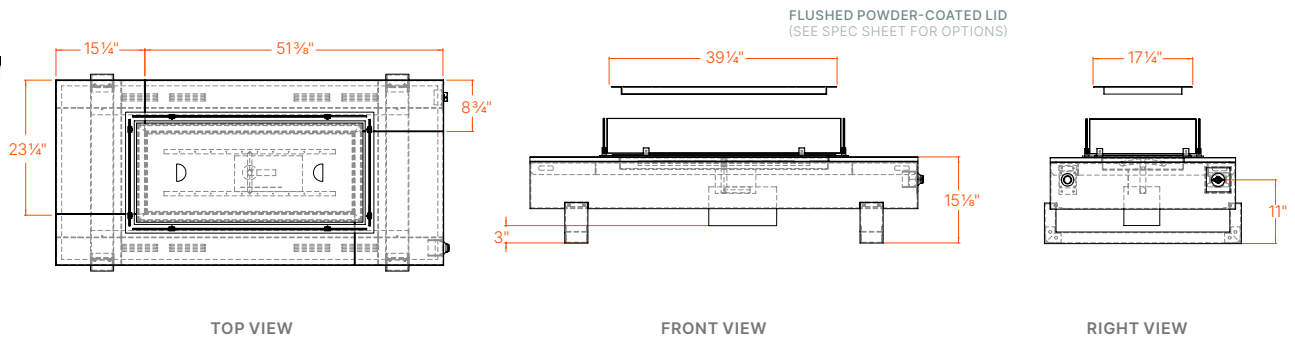

refined environments

1972 West 2425 South, Woods Cross, UT 84087
801.936.0499 | info@ore.design

STRUT FIRE FEATURE Model 4030

STANDARD OPTIONS: The Strut Fire Feature base model is provided with a CSA certified, 65 k B.T.U. match-lit burner (see first page for dimensions). A removable cover is required with an electronic ignition burner. While fire feature dimensions do not change with each option, there may be variations on the top face when selecting your burner. Our Project Managers are on hand to discuss additional options to complement your burner selection.

CAUTION: Please follow operating instructions carefully. Fire Features are for outdoor/interior use only.

RAISED, POWDER-COATED LID, FLOATING ALUMINUM TOP WITH CSA CERTIFIED PILOTLESS REMOTE ELECTRONIC IGNITION

GLASS SURROUND, FLUSHED LID, BLACK GRANITE TOP WITH CSA CERTIFIED PILOTLESS REMOTE ELECTRONIC IGNITION

Product shown in Limestone finish with Black struts

GLASS SURROUND DETAILS

801.936.0499 | INFO@ORE.DESIGN

SPC-FF-STRT-AR01 0426

ORE.DESIGN

©2026 ORE Design, Inc. All rights reserved. Information in this document is confidential and is exclusive property of ORE Design, Inc. Delivery of this document or any copy thereof or disclosure of such information to unauthorized persons is forbidden without expressed written permission of ORE Design, Inc.