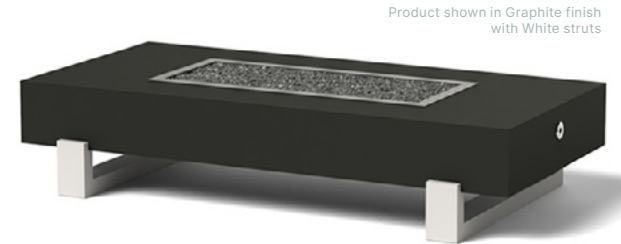

refined environments

STRUT FIRE FEATURE

Model 4030

The Strut Fire Feature may be fitted for natural gas or propane (LP). Formed of either steel or aluminum, our containers and outdoor products are shaped, welded, powder coated (as desired), and packaged exclusively at ORE's independent manufacturing facility in Woods Cross, UT.

CSA CERTIFIED MATCH LIT BURNER

TOP VIEW

FRONT VIEW

RIGHT VIEW

Product shown in Graphite finish with White struts

READY TO FINALIZE YOUR QUOTE?

Send us your project and finish details to connect with our account reps and project managers and bridge the gap from design intent to fabrication.