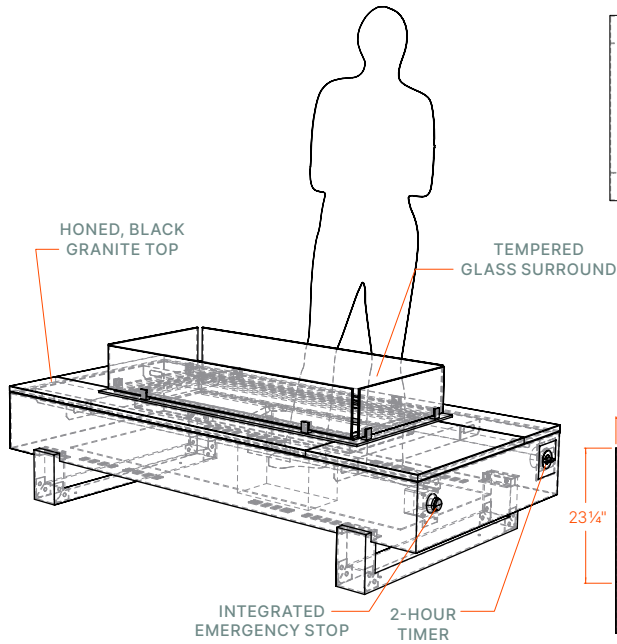

refined environments

1972 West 2425 South, Woods Cross, UT 84087
801.936.0499 | info@ore.design

STRUT FIRE FEATURE Model 4030

STANDARD OPTIONS: The Strut Fire Feature base model is provided with a CSA certified, 65 k B.T.U. match-lit burner (see first page for dimensions). A removable cover is required with an electronic ignition burner. While fire feature dimensions do not change with each option, there may be variations on the top face when selecting your burner. Our Project Managers are on hand to discuss additional options to complement your burner selection.

CAUTION: Please follow operating instructions carefully. Fire Features are for outdoor/interior use only.

RAISED, POWDER-COATED LID, FLOATING ALUMINUM TOP WITH CSA CERTIFIED PILOTLESS REMOTE ELECTRONIC IGNITION

GLASS SURROUND, FLUSHED LID, BLACK GRANITE TOP WITH CSA CERTIFIED PILOTLESS REMOTE ELECTRONIC IGNITION