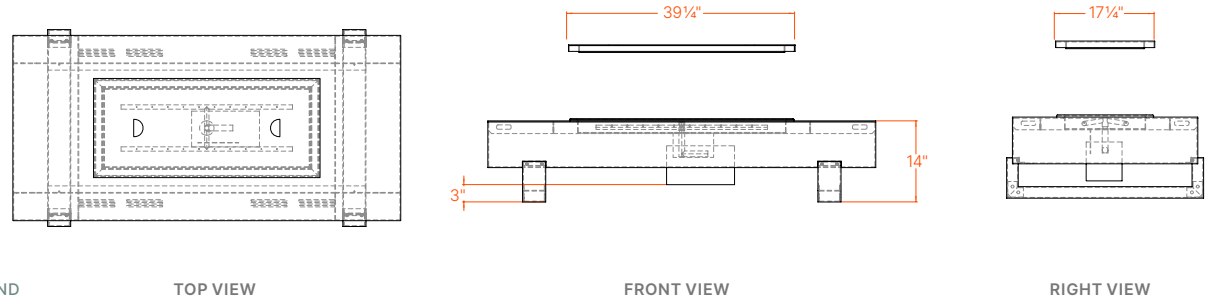

refined environments

1972 West 2425 South, Woods Cross, UT 84087
801.936.0499 | info@ore.design

STRUT FIRE FEATURE Model 4030

STANDARD OPTIONS: The Strut Fire Feature base model is provided with a CSA certified, 65 k B.T.U. match-lit burner (see first page for dimensions). A removable cover is required with an electronic ignition burner. While fire feature dimensions do not change with each option, there may be variations on the top face when selecting your burner. Our Project Managers are on hand to discuss additional options to complement your burner selection.

CAUTION: Please follow operating instructions carefully. Fire Features are for outdoor/interior use only.

RAISED, POWDER-COATED LID, FLOATING ALUMINUM TOP WITH CSA CERTIFIED PILOTLESS REMOTE ELECTRONIC IGNITION

GLASS SURROUND, FLUSHED LID, BLACK GRANITE TOP WITH CSA CERTIFIED PILOTLESS REMOTE ELECTRONIC IGNITION