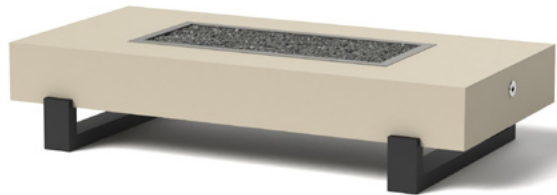

refined environments

STRUT FIRE FEATURE

Model 4030

The Strut Fire Feature may be fitted for natural gas or propane (LP). Formed of either steel or aluminum, our containers and outdoor products are shaped, welded, powder coated (as desired), and packaged exclusively at ORE's independent manufacturing facility in Woods Cross, UT.

Quote Link → <https://ore.design/quote/>

refined environments

1972 West 2425 South, Woods Cross, UT 84087
801.936.0499 | info@ore.design

STRUT FIRE FEATURE Model 4030

STANDARD OPTIONS: The Strut Fire Feature base model is provided with a CSA certified, 65 k B.T.U. match-lit burner (see first page for dimensions). A removable cover is required with an electronic ignition burner. While fire feature dimensions do not change with each option, there may be variations on the top face when selecting your burner. Our Project Managers are on hand to discuss additional options to complement your burner selection.

CAUTION: Please follow operating instructions carefully. Fire Features are for outdoor/interior use only.

RAISED, POWDER-COATED LID, FLOATING ALUMINUM TOP WITH CSA CERTIFIED PILOTLESS REMOTE ELECTRONIC IGNITION

GLASS SURROUND, FLUSHED LID, BLACK GRANITE TOP WITH CSA CERTIFIED PILOTLESS REMOTE ELECTRONIC IGNITION

Product shown in Limestone finish with Black struts

GLASS SURROUND DETAILS

801.936.0499 | INFO@ORE.DESIGN