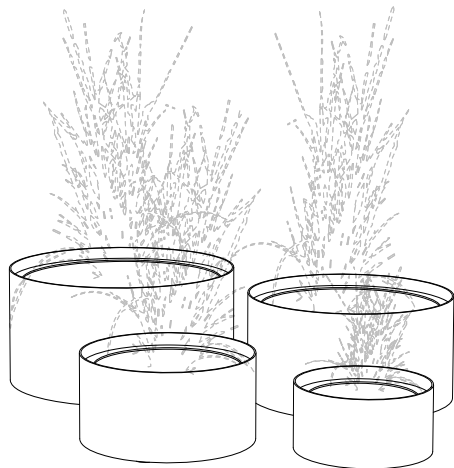

* PRODUCT DIMENSIONS MAY VARY DUE TO MANUFACTURING PROCESSES. PLEASE CONTACT YOUR ORE PROJECT MANAGER FOR DETAILS.

LEED® POINTS:

1) Material Content
2) Indoor Environmental Quality - Manufacturing
3) Indoor Environmental Quality - Low VOCs
4) Material Reuse
5) Proximity

Final points achieved will vary according to materials and destination.

LEGAL INFORMATION:

ALL RIGHTS RESERVED. INFORMATION IN THIS DOCUMENT IS CONFIDENTIAL AND IS EXCLUSIVE PROPERTY OF ORE INCORPORATED. DELIVERY OF THIS DOCUMENT OR ANY COPY THEREOF OR DISCLOSURE OF SUCH INFORMATION TO UNAUTHORIZED PERSONS IS FORBIDDEN WITHOUT EXPRESSED WRITTEN PERMISSION OF ORE INC.

TO SPECIFY THIS PRODUCT:

1) Indicate product name, product number, description, and size.
2) Select material: recycled steel, COR-TEN, or recycled aluminum. If recycled steel or aluminum is specified, select powder-coat color or natural patina finish.
3) Select product-specific options. Standard options may be viewed at ore.design.