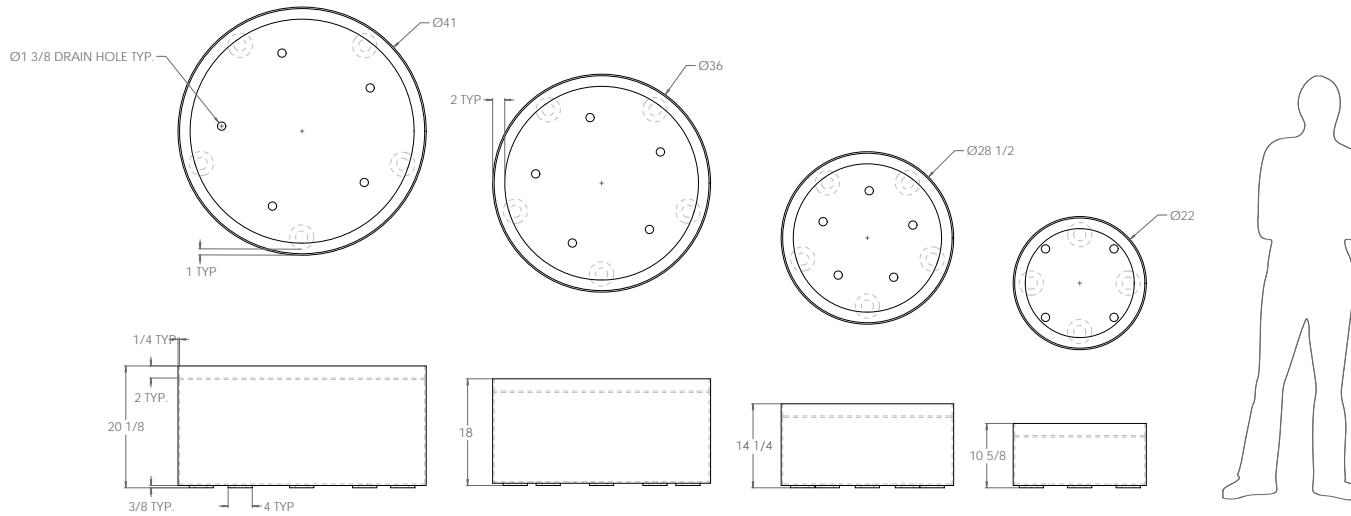

1220 | 1221 | 1222 | 1223 DRUM

PRODUCT DESCRIPTION: The DRUM planter group features a subtle curved design, adding a playful element to outdoor spaces. Available in four sizes and a variety of colors, Drum containers make a statement in multi-size groupings or as repeated, stand-alone pieces.

1220 SMALL : WEIGHT: 30 lbs. Steel, 18 lbs. Aluminum CAPACITY: 2.3 cu ft DIMENSION: 22" Dia x 10.625"H

1221 MEDIUM : WEIGHT: 58 lbs. Steel, 28 lbs. Aluminum CAPACITY: 5.12 cu ft DIMENSION: 28.5" Dia x 13.875"H

1222 LARGE : WEIGHT: 85 lbs. Steel, 42 lbs. Aluminum CAPACITY: 10.3 cu ft DIMENSION: 36" Dia x 17.625" H

1223 EXTRA LARGE : WEIGHT: 118 lbs. Steel, 63 lbs. Aluminum CAPACITY: 17.1 cu ft DIMENSION: 41" Dia x 20.125" H

Formed of either steel or aluminum, our containers are shaped, welded, powder coated (as desired), and packaged exclusively at Ore's independent manufacturing facility in Salt Lake City, UT. For more information, please contact your Ore Project Manager.

OPTIONS:

1220 | Medium Drum in Standard Powder Coat Satin White