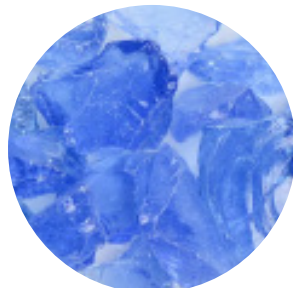

FIRE PIT OPTIONS

RECYCLED GLASS ROCK | AGGREGATE

BLACK

GRAY

BLACK LICORICE

CRYSTAL AMBER

AMBER

CRYSTAL TEAL

GLACIER ICE

CRYSTAL CLEAR

WHITE

BLUEBERRY

CRYSTAL BLUE

BLUE RASPBERRY

LAVA ROCK

STANDARD

ROLLED

FIRE PIT OPTIONS

RECYCLED GLASS ROCK | AGGREGATE

CRYSTAL TURQUOISE

BLUE

CARRIBBEAN MIX

JEWEL MIX

CONFETTI MIX