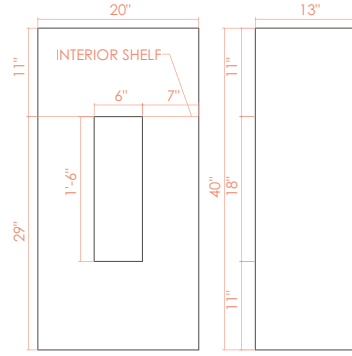

132 Pierpont Avenue, Garden Level
Salt Lake City, UT 84101
info@ore.design | 801.936.0499
ore.design

1117 | 1118 | 1119 WINDOW BOX

PRODUCT DESCRIPTION: The WINDOW BOX planter group incorporates a unique, square cutout design in the center of the planter. Available in a variety of sizes and colors, the “window” design provides an inventive decorative element.

1117 VERTICAL WINDOW BOX: WEIGHT 74 lbs. Steel, 34 lbs. Alum. CAPACITY: 1.5 cu ft DIMENSION: 20”L x 13”W x 40”H

1118 SQUARE WINDOW BOX: WEIGHT 63 lbs. Steel, 28 lbs. Alum. CAPACITY: 1.25 cu ft DIMENSION: 28”L x 10”W x 28”H

1119 HORIZONTAL WINDOW BOX: WEIGHT 54 lbs. Steel, 24 lbs. Alum. CAPACITY: 1.25 cu ft DIMENSION: 33”L x 10”W x 22”H

Formed of either steel or aluminum, our WINDOW containers are shaped, welded, powder coated (as desired), and packaged exclusively at Ore’s independent manufacturing facility in Salt Lake City, Utah.
For more information, please contact your Ore Design Consultant.

OPTIONS:

1118, 1117, 1119 | Mid Rectangle in Standard Powder Coat Red