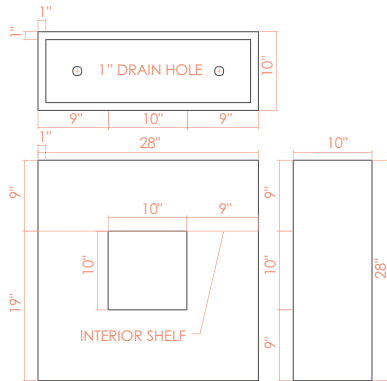

132 Pierpont Avenue, Garden Level
Salt Lake City, UT 84101
info@ore.design | 801.936.0499
ore.design

1117 | 1118 | 1119 WINDOW BOX

PRODUCT DESCRIPTION: The WINDOW BOX planter group incorporates a unique, square cutout design in the center of the planter. Available in a variety of sizes and colors, the “window” design provides an inventive decorative element.

1117 VERTICAL WINDOW BOX: WEIGHT 74 lbs. Steel, 34 lbs. Alum. CAPACITY: 1.5 cu ft DIMENSION: 20”L x 13”W x 40”H

1118 SQUARE WINDOW BOX: WEIGHT 63 lbs. Steel, 28 lbs. Alum. CAPACITY: 1.25 cu ft DIMENSION: 28”L x 10”W x 28”H

1119 HORIZONTAL WINDOW BOX: WEIGHT 54 lbs. Steel, 24 lbs. Alum. CAPACITY: 1.25 cu ft DIMENSION: 33”L x 10”W x 22”H

Formed of either steel or aluminum, our WINDOW containers are shaped, welded, powder coated (as desired), and packaged exclusively at Ore’s independent manufacturing facility in Salt Lake City, Utah.
For more information, please contact your Ore Design Consultant.

OPTIONS:

1118, 1117, 1119 | Mid Rectangle in Standard Powder Coat Red