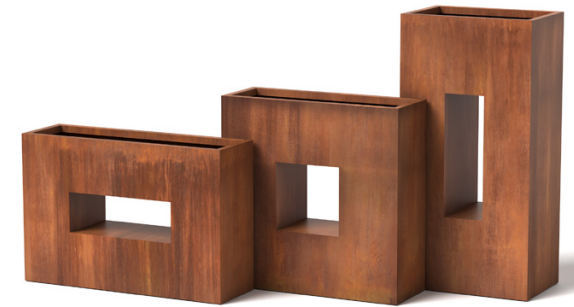

132 Pierpont Avenue, Garden Level
Salt Lake City, UT 84101
info@ore.design | 801.936.0499
ore.design

1117 | 1118 | 1119 WINDOW BOX

PRODUCT DESCRIPTION: The WINDOW BOX planter group incorporates a unique, square cutout design in the center of the planter. Available in a variety of sizes and colors, the “window” design provides an inventive decorative element.

1117 VERTICAL WINDOW BOX: WEIGHT 74 lbs. Steel, 34 lbs. Alum. CAPACITY: 1.5 cu ft DIMENSION: 20”L x 13”W x 40”H

1118 SQUARE WINDOW BOX: WEIGHT 63 lbs. Steel, 28 lbs. Alum. CAPACITY: 1.25 cu ft DIMENSION: 28”L x 10”W x 28”H

1119 HORIZONTAL WINDOW BOX: WEIGHT 54 lbs. Steel, 24 lbs. Alum. CAPACITY: 1.25 cu ft DIMENSION: 33”L x 10”W x 22”H

Formed of either steel or aluminum, our WINDOW containers are shaped, welded, powder coated (as desired), and packaged exclusively at Ore’s independent manufacturing facility in Salt Lake City, Utah.
For more information, please contact your Ore Design Consultant.

OPTIONS:

1118, 1117, 1119 | Mid Rectangle in Standard Powder Coat Red