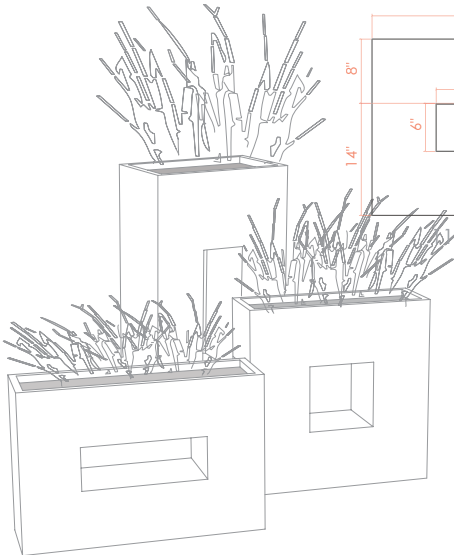

LEED® POINTS:

1) Material Content
2) Indoor Environmental Quality - Manufacturing
3) Indoor Environmental Quality - Low VOCs
4) Material Reuse
5) Proximity

Final points achieved will vary according to materials and destination.

LEGAL INFORMATION:

ALL RIGHTS RESERVED. INFORMATION IN THIS DOCUMENT IS CONFIDENTIAL AND IS EXCLUSIVE PROPERTY OF ORE INCORPORATED. DELIVERY OF THIS DOCUMENT OR ANY COPY THEREOF OR DISCLOSURE OF SUCH INFORMATION TO UNAUTHORIZED PERSONS IS FORBIDDEN WITHOUT EXPRESSED WRITTEN PERMISSION OF ORE INC.

TO SPECIFY THIS PRODUCT:

1) Indicate product name, product number, description, and size.
2) Select material: recycled steel, COR-TEN, or recycled aluminum. If recycled steel or aluminum is specified, select powder-coat color or natural patina finish.
3) Select product-specific options. Standard options may be viewed at ore.design.