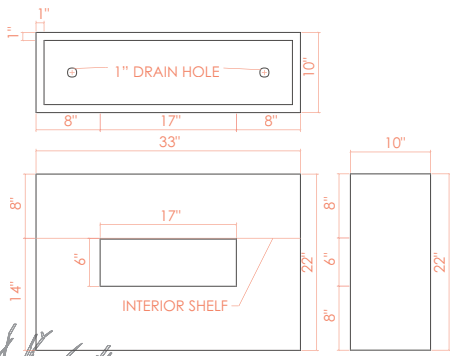

132 Pierpont Avenue, Garden Level
Salt Lake City, UT 84101
info@ore.design | 801.936.0499
ore.design

1117 | 1118 | 1119 WINDOW BOX

PRODUCT DESCRIPTION: The WINDOW BOX planter group incorporates a unique, square cutout design in the center of the planter. Available in a variety of sizes and colors, the “window” design provides an inventive decorative element.

1117 VERTICAL WINDOW BOX: WEIGHT 74 lbs. Steel, 34 lbs. Alum. CAPACITY: 1.5 cu ft DIMENSION: 20”L x 13”W x 40”H

1118 SQUARE WINDOW BOX: WEIGHT 63 lbs. Steel, 28 lbs. Alum. CAPACITY: 1.25 cu ft DIMENSION: 28”L x 10”W x 28”H

1119 HORIZONTAL WINDOW BOX: WEIGHT 54 lbs. Steel, 24 lbs. Alum. CAPACITY: 1.25 cu ft DIMENSION: 33”L x 10”W x 22”H

Formed of either steel or aluminum, our WINDOW containers are shaped, welded, powder coated (as desired), and packaged exclusively at Ore’s independent manufacturing facility in Salt Lake City, Utah.
For more information, please contact your Ore Design Consultant.

OPTIONS:

1118, 1117, 1119 | Mid Rectangle in Standard Powder Coat Red