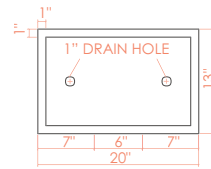

1118, 1117, 1119 | Mid Rectangle in Standard Powder Coat Red