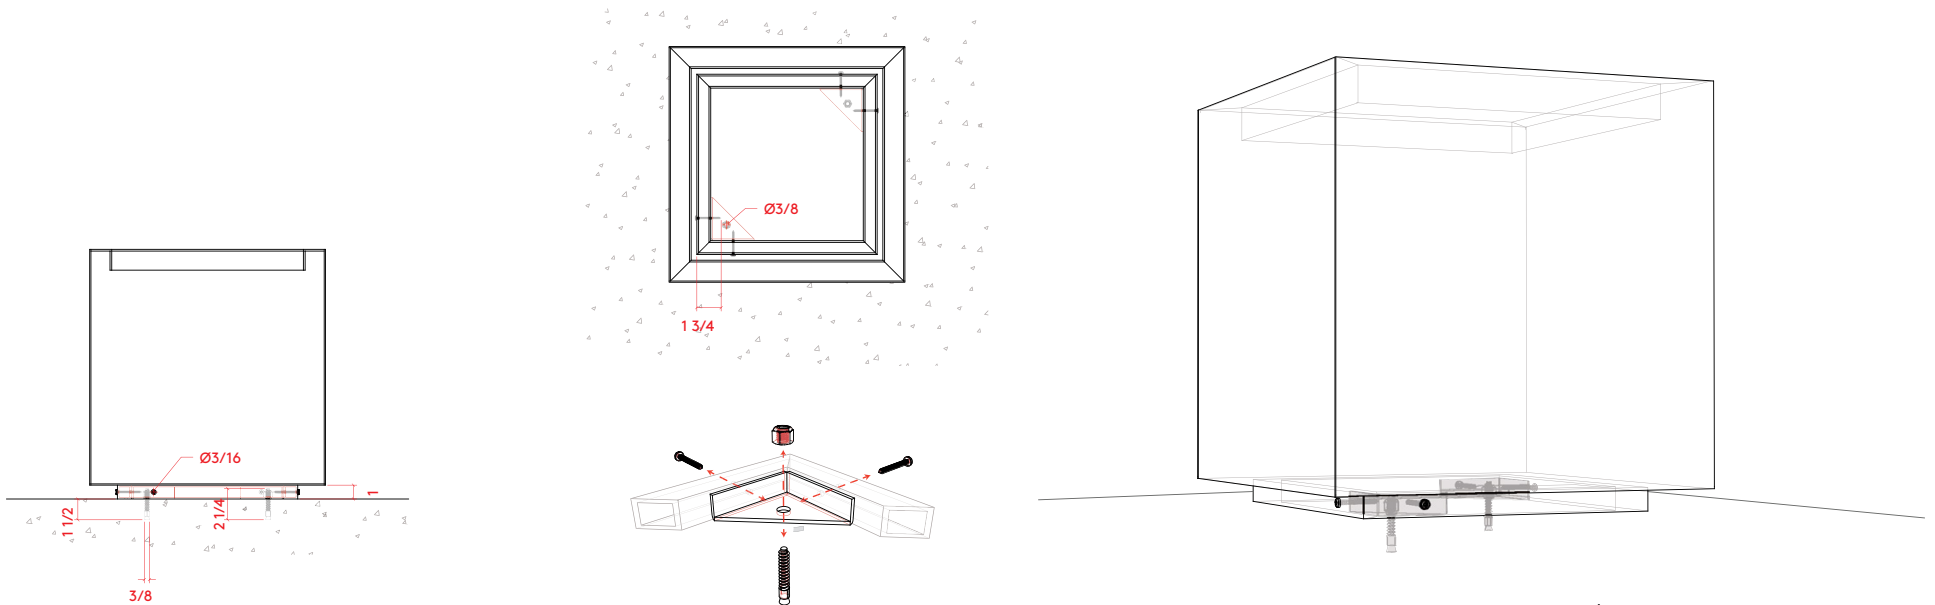

132 Pierpont Avenue, Garden Level
Salt Lake City, UT 84101
info@ore.design | 801.936.0499
ore.design

🔒 SURFACE MOUNTS

OPTION DESCRIPTION: Ore Surface Mounts are hardware pieces that blindly secure planters to a deck surface. Please visit our website or contact your Project Manager for more detailed information and recommendations for your project.

Please note that this option is compatible with other functional options such as irrigation sleeves and drainage fittings. To determine which containers are compatible with the Surface Mount option, look for this icon in our catalog and specification sheets.

HARDWARE | Internal bolting of mounting hardware allows for the securing of containers with only two screws on the exterior lower skid.

MOUNTING BRACKETS | Ore Mounting Brackets provide additional stability and security. Bolting the mounting hardware internally – on the inside of the bottom skid – allows containers to be secured with only two screws on the exterior lower skid.