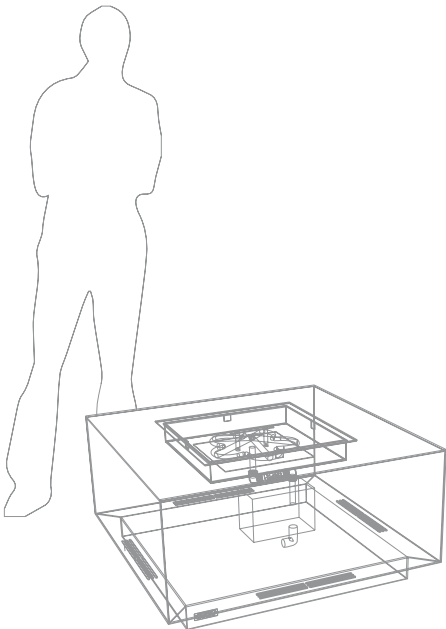

LEED® POINTS:

1) Material Content
2) Indoor Environmental Quality - Manufacturing
3) Indoor Environmental Quality - Low VOCs
4) Material Reuse
5) Proximity

Final points achieved will vary according to materials and destination.

LEGAL INFORMATION:

ALL RIGHTS RESERVED. INFORMATION IN THIS DOCUMENT IS CONFIDENTIAL AND IS EXCLUSIVE PROPERTY OF ORE INCORPORATED. DELIVERY OF THIS DOCUMENT OR ANY COPY THEREOF OR DISCLOSURE OF SUCH INFORMATION TO UNAUTHORIZED PERSONS IS FORBIDDEN WITHOUT EXPRESSED WRITTEN PERMISSION OF ORE INC.

TO SPECIFY THIS PRODUCT:

1) Indicate product name, product number, description, and size.
2) Select material: recycled steel, COR-TEN, or recycled aluminum. If recycled steel or aluminum is specified, select powder-coat color or natural patina finish.
3) Select product-specific options. Standard options may be viewed at ore.design.