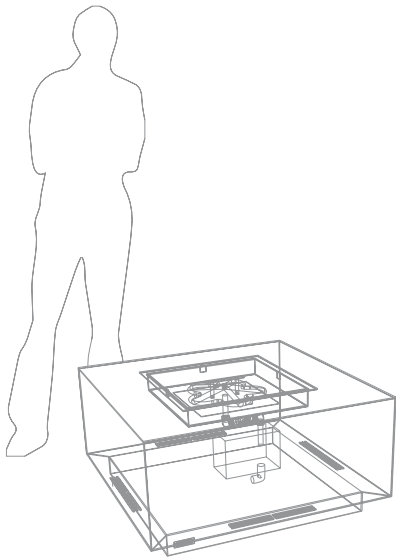

132 Pierpont Avenue, Garden Level
Salt Lake City, UT 84101
info@ore.design | 801.936.0499
ore.design

4025 BLOCK FIRE PIT

CAUTION: Firepits are for outside use only, regardless of burner selection.