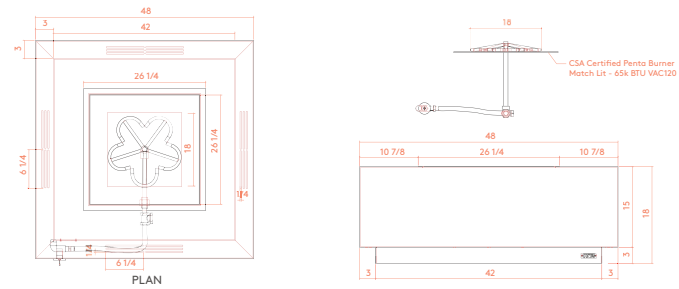

CSA CERTIFIED MATCH LIT BURNER

CSA CERTIFIED PILOTLESS REMOTE ELECTRONIC IGNITION