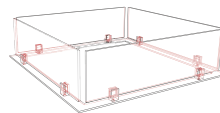

GLASS SURROUND

4025 | Block Fire Pit in Oxidized Zinc Patina

LEGAL INFORMATION:

ALL RIGHTS RESERVED. INFORMATION IN THIS DOCUMENT IS CONFIDENTIAL AND IS EXCLUSIVE PROPERTY OF ORE INCORPORATED. DELIVERY OF THIS DOCUMENT OR ANY COPY THEREOF OR DISCLOSURE OF SUCH INFORMATION TO UNAUTHORIZED PERSONS IS FORBIDDEN WITHOUT EXPRESSED WRITTEN PERMISSION OF ORE INC.