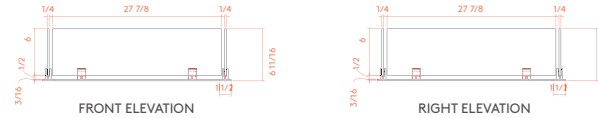

GLASS SURROUND

4025 | Block Fire Pit in Oxidized Zinc Patina

LEGAL INFORMATION:

ALL RIGHTS RESERVED. INFORMATION IN THIS DOCUMENT IS CONFIDENTIAL AND IS EXCLUSIVE PROPERTY OF ORE INCORPORATED. DELIVERY OF THIS DOCUMENT OR ANY COPY THEREOF OR DISCLOSURE OF SUCH INFORMATION TO UNAUTHORIZED PERSONS IS FORBIDDEN WITHOUT EXPRESSED WRITTEN PERMISSION OF ORE INC.