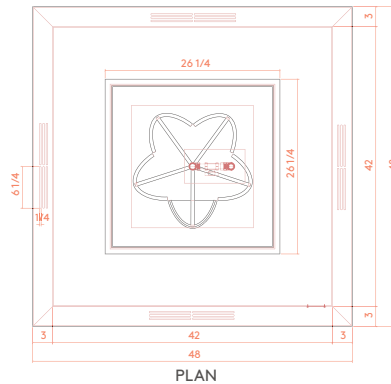

132 Pierpont Avenue, Garden Level
Salt Lake City, UT 84101
info@ore.design | 801.936.0499
ore.design

4025 BLOCK FIRE PIT

PRODUCT DESCRIPTION: The larger version of our BLOCK FIRE PIT is a versatile outdoor element, featuring prominent, square form, and many color options. This firepit may be fitted for natural gas, propane (LP), or EcoSmart bioethanol.

CAUTION: Please follow operating instructions carefully. Firepits are for outdoor/exterior use only.

4025 Block Fire Pit: 295 lbs. Steel | 165 lbs. Aluminum CAPACITY: 0.25 cu ft DIMENSION: 48"L x 48"W x 18"H

*Standard Glass Rock: 0.5" - 1" glass rock, 3" deep. Available colors include: brown, black, blue, green, pearl, pink, purple, teal, turquoise & white

*Premium Glass Rock: 0.5" - 1" glass rock, 3" deep. Available colors include: red, yellow and orange

*Granite Top adds approximately 85 lbs to the final weight.

Formed of either steel or aluminum, our containers and outdoor products are shaped, welded, powder coated (as desired), and packaged exclusively at Ore's independent manufacturing facility in Salt Lake City, Utah.

OPTIONS:

For more information, please contact your Ore Project Manager.

4025 | Block Fire Pit in Oxidized Zinc Patina