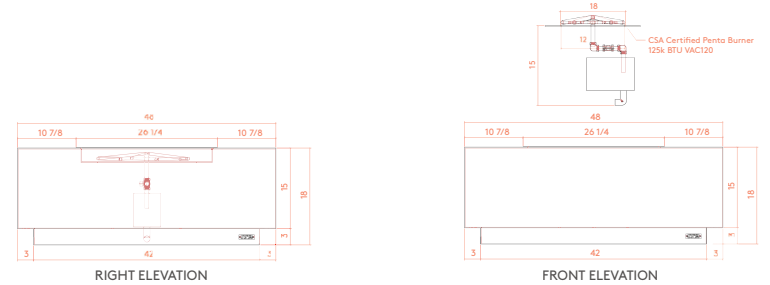

132 Pierpont Avenue, Garden Level
Salt Lake City, UT 84101
info@ore.design | 801.936.0499
ore.design

4025 BLOCK FIRE PIT

CAUTION: Firepits are for outside use only, regardless of burner selection.

CSA CERTIFIED MATCH LIT BURNER

CSA CERTIFIED PILOTLESS REMOTE ELECTRONIC IGNITION

GLASS SURROUND

LEGAL INFORMATION:

ALL RIGHTS RESERVED. INFORMATION IN THIS DOCUMENT IS CONFIDENTIAL AND IS EXCLUSIVE PROPERTY OF ORE INCORPORATED. DELIVERY OF THIS DOCUMENT OR ANY COPY THEREOF OR DISCLOSURE OF SUCH INFORMATION TO UNAUTHORIZED PERSONS IS FORBIDDEN WITHOUT EXPRESSED WRITTEN PERMISSION OF ORE INC.