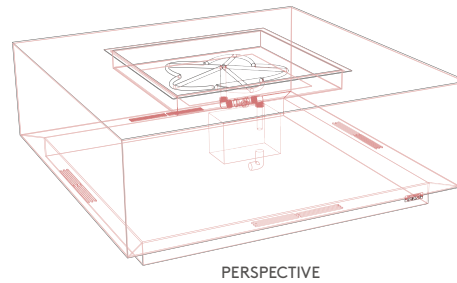

132 Pierpont Avenue, Garden Level
Salt Lake City, UT 84101
info@ore.design | 801.936.0499
ore.design

4025 BLOCK FIRE PIT

PRODUCT DESCRIPTION: The larger version of our BLOCK FIRE PIT is a versatile outdoor element, featuring prominent, square form, and many color options. This firepit may be fitted for natural gas, propane (LP), or EcoSmart bioethanol.

CAUTION: Please follow operating instructions carefully. Firepits are for outdoor/exterior use only.

4025 Block Fire Pit: 295 lbs. Steel | 165 lbs. Aluminum CAPACITY: 0.25 cu ft DIMENSION: 48"L x 48"W x 18"H

*Standard Glass Rock: 0.5" - 1" glass rock, 3" deep. Available colors include: brown, black, blue, green, pearl, pink, purple, teal, turquoise & white

*Premium Glass Rock: 0.5" - 1" glass rock, 3" deep. Available colors include: red, yellow and orange

*Granite Top adds approximately 85 lbs to the final weight.

Formed of either steel or aluminum, our containers and outdoor products are shaped, welded, powder coated (as desired), and packaged exclusively at Ore's independent manufacturing facility in Salt Lake City, Utah.

OPTIONS:

For more information, please contact your Ore Project Manager.

4025 | Block Fire Pit in Oxidized Zinc Patina