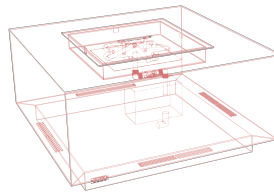

132 Pierpont Avenue, Garden Level
Salt Lake City, UT 84101
info@ore.design | 801.936.0499
ore.design

4025 BLOCK FIRE PIT

CAUTION: Firepits are for outside use only, regardless of burner selection.

CSA CERTIFIED MATCH LIT BURNER

CSA CERTIFIED PILOTLESS REMOTE ELECTRONIC IGNITION

GLASS SURROUND

LEGAL INFORMATION:

ALL RIGHTS RESERVED. INFORMATION IN THIS DOCUMENT IS CONFIDENTIAL AND IS EXCLUSIVE PROPERTY OF ORE INCORPORATED. DELIVERY OF THIS DOCUMENT OR ANY COPY THEREOF OR DISCLOSURE OF SUCH INFORMATION TO UNAUTHORIZED PERSONS IS FORBIDDEN WITHOUT EXPRESSED WRITTEN PERMISSION OF ORE INC.