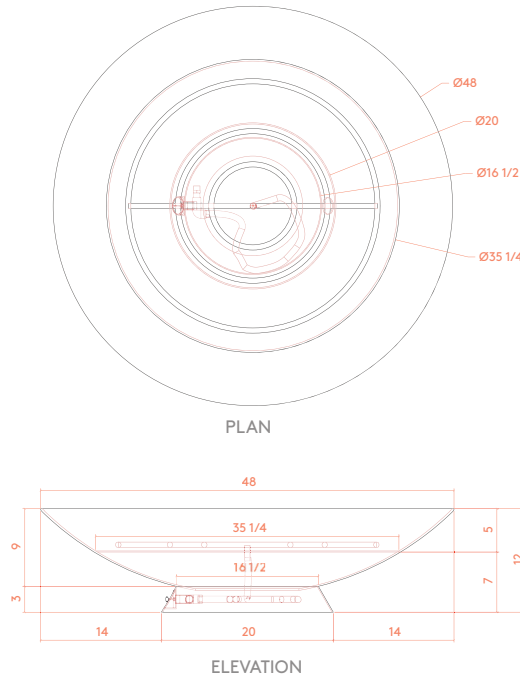

132 Pierpont Avenue, Garden Level
Salt Lake City, UT 84101
info@ore.design | 801.936.0499
ore.design

4019 FIRE DISH

PRODUCT DESCRIPTION: The FIRE DISH brings modern lines and beautiful color options to any project. The FIRE DISH can be wood burning or fitted for Natural Gas/LP Penta burner.

CAUTION: Please follow operating instructions carefully. Firepits are for outdoor/interior use only.

4019 Fire Dish: 85 lbs. Steel | 47 lbs. Aluminum CAPACITY: 0.5 cu ft DIMENSION: 37" Dia x 12"H
*Standard Glass Rock: 0.5" - 1" glass rock, 3" deep. Available colors include: brown, black, blue, green, pearl, pink, purple, teal, turquoise & white
*Premium Glass Rock: 0.5" - 1" glass rock, 3" deep. Available colors include: red, yellow and orange *Lava Rock: 1"-2", natural buff

Formed of either steel or aluminum, our containers and outdoor products are shaped, welded, powder coated (as desired), and packaged exclusively at Ore's independent manufacturing facility in Salt Lake City, Utah.
For more information, please contact your Ore Project Manager.

OPTIONS:

4019 | Fire Dish in Natural Rust Patina