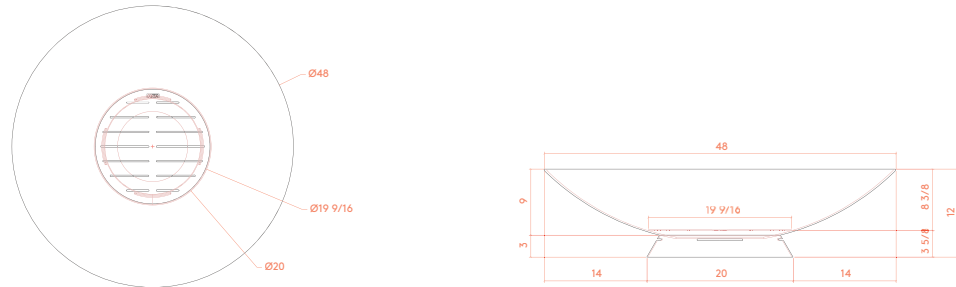

WOOD PAN

4019 | Fire Dish in Natural Rust Patina

LEGAL INFORMATION:

ALL RIGHTS RESERVED. INFORMATION IN THIS DOCUMENT IS CONFIDENTIAL AND IS EXCLUSIVE PROPERTY OF ORE INCORPORATED. DELIVERY OF THIS DOCUMENT OR ANY COPY THEREOF OR DISCLOSURE OF SUCH INFORMATION TO UNAUTHORIZED PERSONS IS FORBIDDEN WITHOUT EXPRESSED WRITTEN PERMISSION OF ORE INC.