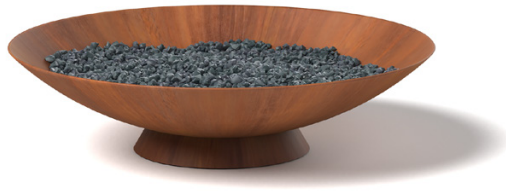

WOOD PAN

4019 | Fire Dish in Natural Rust Patina

LEGAL INFORMATION:

ALL RIGHTS RESERVED. INFORMATION IN THIS DOCUMENT IS CONFIDENTIAL AND IS EXCLUSIVE PROPERTY OF ORE INCORPORATED. DELIVERY OF THIS DOCUMENT OR ANY COPY THEREOF OR DISCLOSURE OF SUCH INFORMATION TO UNAUTHORIZED PERSONS IS FORBIDDEN WITHOUT EXPRESSED WRITTEN PERMISSION OF ORE INC.