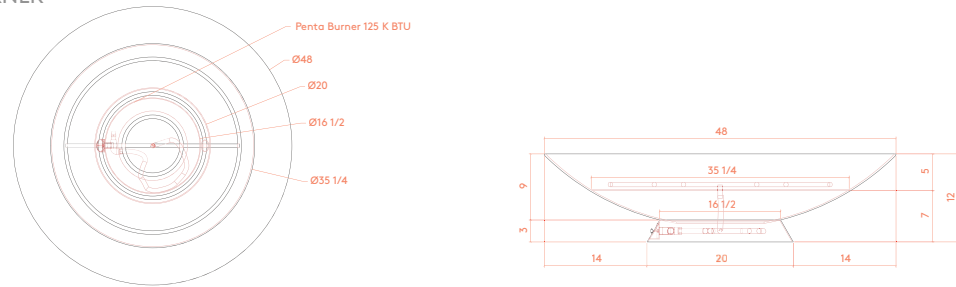

132 Pierpont Avenue, Garden Level
Salt Lake City, UT 84101
info@ore.design | 801.936.0499
ore.design

4019 FIRE DISH

CAUTION: Firepits are for outside use only, regardless of burner selection.

MATCH LIT BURNER