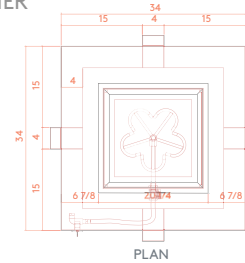

CSA CERTIFIED MATCH LIT BURNER