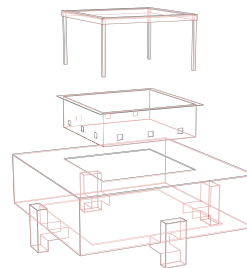

FIRE PAN

4011 | Square Fire Pit in Natural
Rust Patina

LEGAL INFORMATION:

ALL RIGHTS RESERVED. INFORMATION IN THIS DOCUMENT IS CONFIDENTIAL AND IS EXCLUSIVE PROPERTY OF ORE INCORPORATED. DELIVERY OF THIS DOCUMENT OR ANY COPY THEREOF OR DISCLOSURE OF SUCH INFORMATION TO UNAUTHORIZED PERSONS IS FORBIDDEN WITHOUT EXPRESSED WRITTEN PERMISSION OF ORE INC.