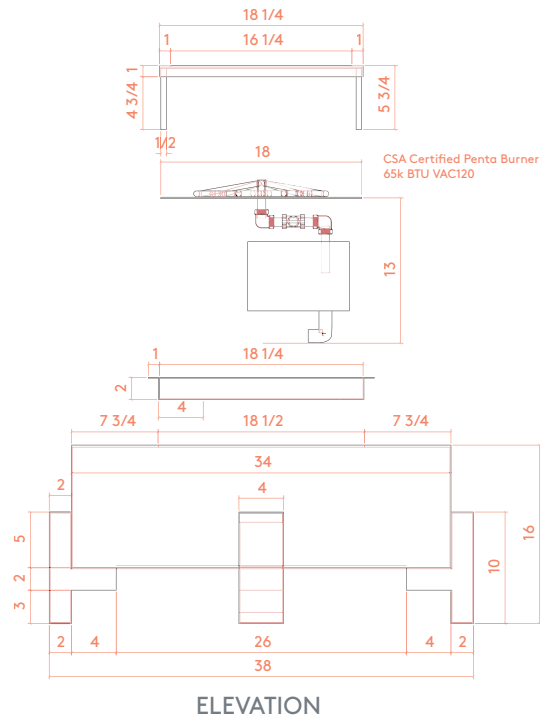

132 Pierpont Avenue, Garden Level
Salt Lake City, UT 84101
info@ore.design | 801.936.0499
ore.design

4011 SQUARE FIRE PIT

PRODUCT DESCRIPTION: The SQUARE FIRE PIT adds a modern, yet rustic feel to outdoor spaces. The low-profile form and unique design elements of the SQUARE FIRE PIT make it a versatile statement piece. This firepit model may be wood-burning or fitted for natural gas, propane (LP), or electronic ignition.

CAUTION: Please follow operating instructions carefully. Firepits are for outdoor/interior use only.

4011 SQUARE FIRE PIT: WEIGHT: 85 lbs. Steel 45 lbs. Aluminum CAPACITY: 0.5 cu ft DIMENSION: 34" L x 34" W x 14" H

Formed of either steel or aluminum, our containers and outdoor products are shaped, welded, powder coated (as desired), and packaged exclusively at Ore's independent manufacturing facility in Salt Lake City, Utah. For more information, please contact your Ore Project Manager.

OPTIONS:

4011 | Square Fire Pit in Natural Rust Patina