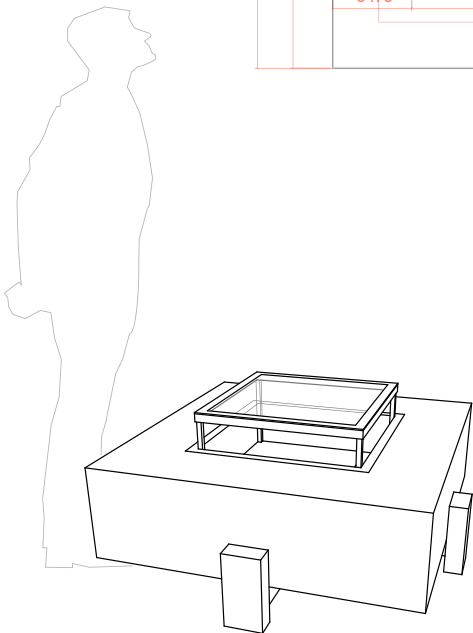

LEED® POINTS:

1) Material Content
2) Indoor Environmental Quality - Manufacturing
3) Indoor Environmental Quality - Low VOCs
4) Material Reuse
5) Proximity

Final points achieved will vary according to materials and destination.

LEGAL INFORMATION:

ALL RIGHTS RESERVED. INFORMATION IN THIS DOCUMENT IS CONFIDENTIAL AND IS EXCLUSIVE PROPERTY OF ORE INCORPORATED. DELIVERY OF THIS DOCUMENT OR ANY COPY THEREOF OR DISCLOSURE OF SUCH INFORMATION TO UNAUTHORIZED PERSONS IS FORBIDDEN WITHOUT EXPRESSED WRITTEN PERMISSION OF ORE INC.

TO SPECIFY THIS PRODUCT:

1) Indicate product name, product number, description, and size.
2) Select material: recycled steel, COR-TEN, or recycled aluminum. If recycled steel or aluminum is specified, select powder-coat color or natural patina finish.
3) Select product-specific options. Standard options may be viewed at ore.design.