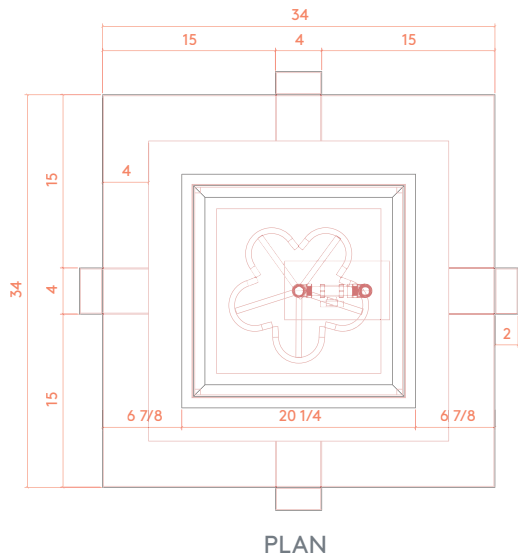

132 Pierpont Avenue, Garden Level
Salt Lake City, UT 84101
info@ore.design | 801.936.0499
ore.design

4011 SQUARE FIRE PIT

PRODUCT DESCRIPTION: The SQUARE FIRE PIT adds a modern, yet rustic feel to outdoor spaces. The low-profile form and unique design elements of the SQUARE FIRE PIT make it a versatile statement piece. This firepit model may be wood-burning or fitted for natural gas, propane (LP), or electronic ignition.

CAUTION: Please follow operating instructions carefully. Firepits are for outdoor/interior use only.

4011 SQUARE FIRE PIT: WEIGHT: 85 lbs. Steel 45 lbs. Aluminum CAPACITY: 0.5 cu ft DIMENSION: 34" L x 34" W x 14" H

Formed of either steel or aluminum, our containers and outdoor products are shaped, welded, powder coated (as desired), and packaged exclusively at Ore's independent manufacturing facility in Salt Lake City, Utah. For more information, please contact your Ore Project Manager.

OPTIONS:

4011 | Square Fire Pit in Natural Rust Patina