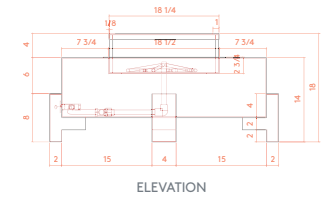

CSA CERTIFIED MATCH LIT BURNER