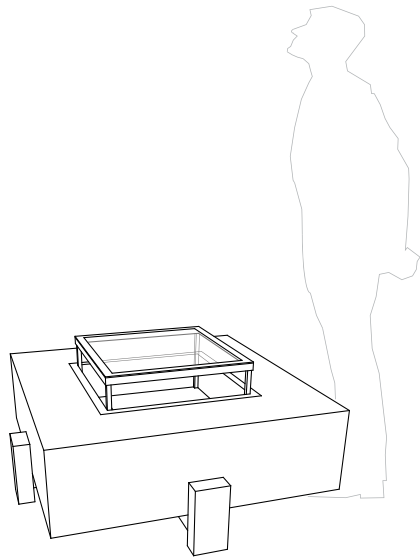

132 Pierpont Avenue, Garden Level
Salt Lake City, UT 84101
info@ore.design | 801.936.0499
ore.design

4011 SQUARE FIRE PIT

Standard Options: The SQUARE FIRE PIT base model provides a deep pan and mesh screen for wood-burning fires (see first page for dimensions). This product may also be fitted with the options below. While firepit dimensions do not change with each option, there may be variations on the top face when selecting your burner. Our Project Managers are on hand to discuss additional options to complement your burner selection.

Please note that firepits are for outside use only, regardless of burner selection.