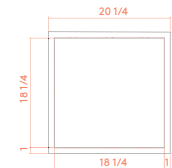

FIRE PAN

4011 | Square Fire Pit in Natural
Rust Patina

LEGAL INFORMATION:

ALL RIGHTS RESERVED. INFORMATION IN THIS DOCUMENT IS CONFIDENTIAL AND IS EXCLUSIVE PROPERTY OF ORE INCORPORATED. DELIVERY OF THIS DOCUMENT OR ANY COPY THEREOF OR DISCLOSURE OF SUCH INFORMATION TO UNAUTHORIZED PERSONS IS FORBIDDEN WITHOUT EXPRESSED WRITTEN PERMISSION OF ORE INC.