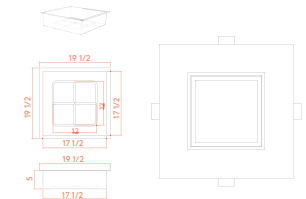

PILOTLESS REMOTE ELECTRONIC IGNITION