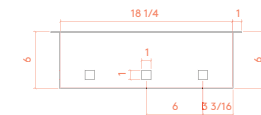

FIRE PAN

4011 | Square Fire Pit in Natural
Rust Patina

LEGAL INFORMATION:

ALL RIGHTS RESERVED. INFORMATION IN THIS DOCUMENT IS CONFIDENTIAL AND IS EXCLUSIVE PROPERTY OF ORE INCORPORATED. DELIVERY OF THIS DOCUMENT OR ANY COPY THEREOF OR DISCLOSURE OF SUCH INFORMATION TO UNAUTHORIZED PERSONS IS FORBIDDEN WITHOUT EXPRESSED WRITTEN PERMISSION OF ORE INC.