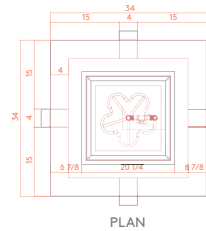

PILOTLESS REMOTE ELECTRONIC IGNITION