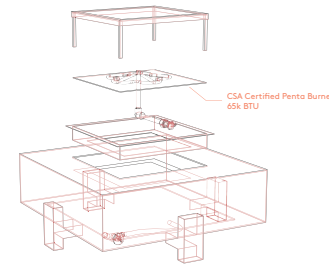

CSA CERTIFIED MATCH LIT BURNER