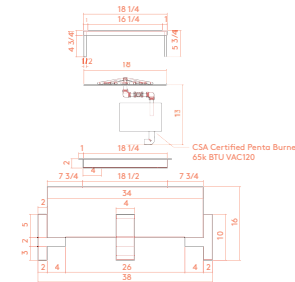

PILOTLESS REMOTE ELECTRONIC IGNITION