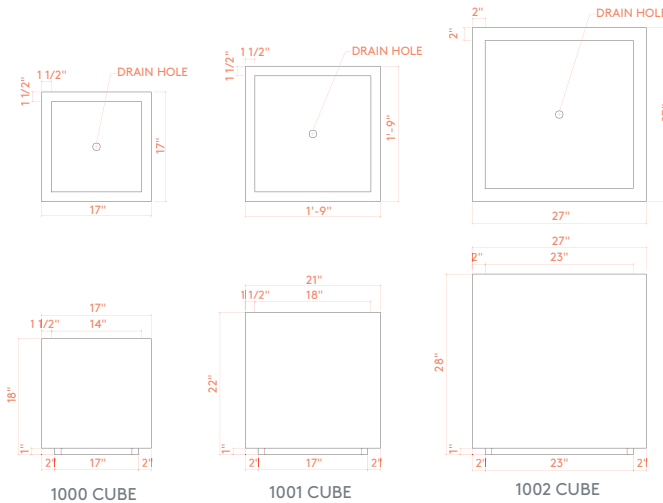

132 Pierpont Avenue, Garden Level
Salt Lake City, UT 84101
info@ore.design | 801.936.0499
ore.design

1000 | 1001 | 1002 CUBE

PRODUCT DESCRIPTION: The CUBE planter group lends a structured, clean appearance to design schemas while providing generous planting depths. The CUBE comes in three sizes and a variety of colors for maximum flexibility. Please refer to our options sheet for standard functionality options such as irrigation sleeves, adjustable feet, and drainage fittings.

1000 SMALL CUBE: WEIGHT: 40 lbs. Steel | 17 lbs. Aluminum CAPACITY 2.5 cu ft DIMENSION: 17" L x 17" W x 18" H

1001 MEDIUM CUBE: WEIGHT: 60 lbs. Steel | 25 lbs. Aluminum CAPACITY 5 cu ft DIMENSION: 21" L x 21" W x 22" H

1002 LARGE CUBE: WEIGHT: 95 lbs. Steel | 43 lbs. Aluminum CAPACITY 10.5 cu ft DIMENSION: 27" L x 27" W x 28" H

Formed of either steel or aluminum, our CUBE containers are shaped, welded, powder coated (as desired), and packaged exclusively at Ore's independent manufacturing facility in Salt Lake City, UT.
For more information, please contact your Ore Project Manager.

OPTIONS:

1002 | Medium Cube in Standard Powder Coat Black

LEED® POINTS:

1) Material Content
2) Indoor Environmental Quality - Manufacturing
3) Indoor Environmental Quality - Low VOCs
4) Material Reuse
5) Proximity

Final points achieved will vary according to materials and destination.

LEGAL INFORMATION:

ALL RIGHTS RESERVED. INFORMATION IN THIS DOCUMENT IS CONFIDENTIAL AND IS EXCLUSIVE PROPERTY OF ORE INCORPORATED. DELIVERY OF THIS DOCUMENT OR ANY COPY THEREOF OR DISCLOSURE OF SUCH INFORMATION TO UNAUTHORIZED PERSONS IS FORBIDDEN WITHOUT EXPRESSED WRITTEN PERMISSION OF ORE INC.

TO SPECIFY THIS PRODUCT:

1) Indicate product name, product number, description, and size.
2) Select material: recycled steel, COR-TEN, or recycled aluminum. If recycled steel or aluminum is specified, select powder-coat color or natural patina finish.
3) Select product-specific options. Standard options may be viewed at ore.design.