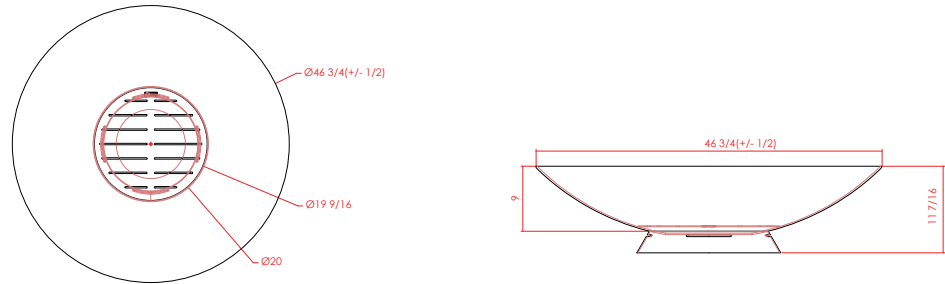

4019 FIRE DISH

CAUTION: Firepits are for outside use only, regardless of burner selection.

MATCH LIT BURNER

WOOD PAN

ELECTRONIC IGNITION

LEGAL INFORMATION:

ALL RIGHTS RESERVED. INFORMATION IN THIS DOCUMENT IS CONFIDENTIAL AND IS EXCLUSIVE PROPERTY OF ORE INCORPORATED. DELIVERY OF THIS DOCUMENT OR ANY COPY THEREOF OR DISCLOSURE OF SUCH INFORMATION TO UNAUTHORIZED PERSONS IS FORBIDDEN WITHOUT EXPRESSED WRITTEN PERMISSION OF ORE INC.