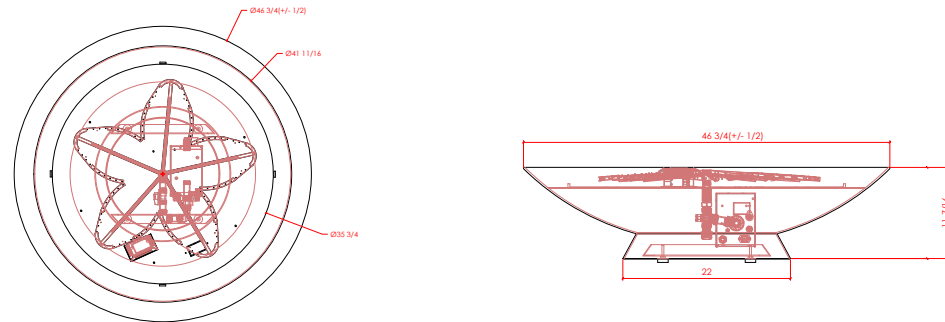

ELECTRONIC IGNITION

4019 | Fire Dish in Natural Rust Patina

LEGAL INFORMATION:

ALL RIGHTS RESERVED. INFORMATION IN THIS DOCUMENT IS CONFIDENTIAL AND IS EXCLUSIVE PROPERTY OF ORE INCORPORATED. DELIVERY OF THIS DOCUMENT OR ANY COPY THEREOF OR DISCLOSURE OF SUCH INFORMATION TO UNAUTHORIZED PERSONS IS FORBIDDEN WITHOUT EXPRESSED WRITTEN PERMISSION OF ORE INC.