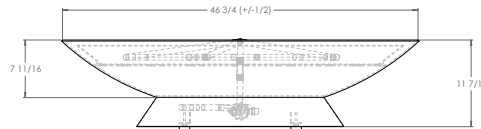

4019 FIRE DISH

PRODUCT DESCRIPTION: The FIRE DISH brings modern lines and beautiful color options to any project. The FIRE DISH can be wood burning or fitted for Natural Gas/LP Penta burner.

CAUTION: Please follow operating instructions carefully. Firepits are for outdoor/interior use only.

4019 Fire Dish: 85 lbs. Steel | 47 lbs. Aluminum CAPACITY: 0.5 cu ft DIMENSION: 47" Dia x 12"H

*Standard Glass Rock: 0.5" - 1" glass rock, 3" deep. Available colors include: brown, black, blue, green, pearl, pink, purple, teal, turquoise & white

*Premium Glass Rock: 0.5" - 1" glass rock, 3" deep. Available colors include: red, yellow and orange *Lava Rock: 1"-2", natural buff

Formed of either steel or aluminum, our containers and outdoor products are shaped, welded, powder coated (as desired), and packaged exclusively at Ore's independent manufacturing facility in Salt Lake City, Utah.

For more information, please contact your Ore Project Manager.

OPTIONS:

ELEVATION

LEED® POINTS:

1) Material Content
2) Indoor Environmental Quality - Manufacturing
3) Indoor Environmental Quality - Low VOCs
4) Material Reuse
5) Proximity

Final points achieved will vary according to materials and destination.

LEGAL INFORMATION:

ALL RIGHTS RESERVED. INFORMATION IN THIS DOCUMENT IS CONFIDENTIAL AND IS EXCLUSIVE PROPERTY OF ORE INCORPORATED. DELIVERY OF THIS DOCUMENT OR ANY COPY THEREOF OR DISCLOSURE OF SUCH INFORMATION TO UNAUTHORIZED PERSONS IS FORBIDDEN WITHOUT EXPRESSED WRITTEN PERMISSION OF ORE INC.

TO SPECIFY THIS PRODUCT: