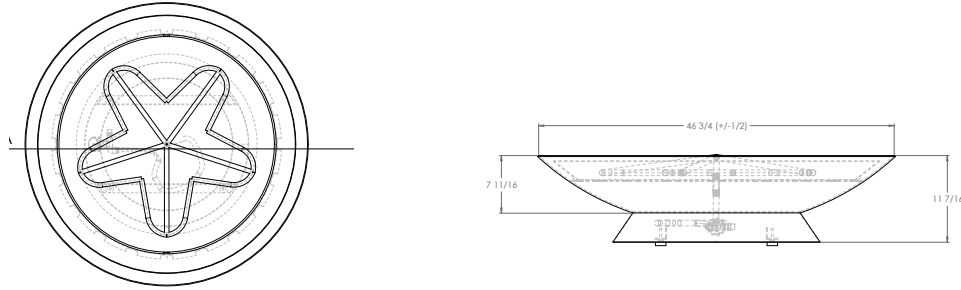

4019 FIRE DISH

CAUTION: Firepits are for outside use only, regardless of burner selection.

MATCH LIT BURNER