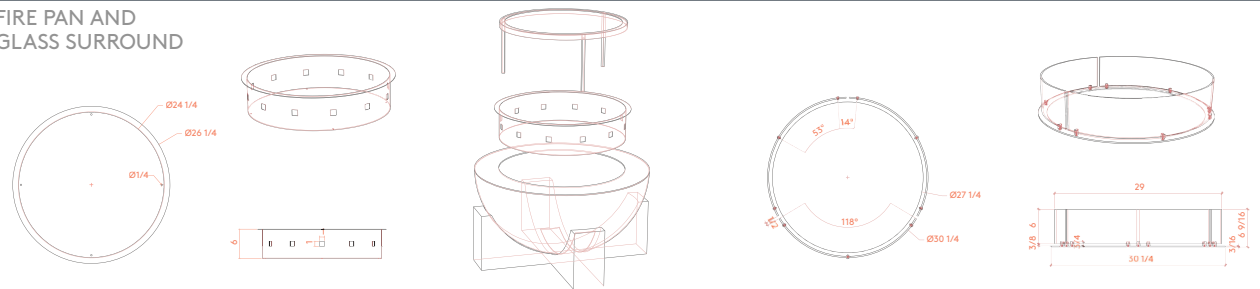

FIRE PAN AND GLASS SURROUND

4012 | Round Fire Pit in Standard Powder Coat Black

LEGAL INFORMATION:

ALL RIGHTS RESERVED. INFORMATION IN THIS DOCUMENT IS CONFIDENTIAL AND IS EXCLUSIVE PROPERTY OF ORE INCORPORATED. DELIVERY OF THIS DOCUMENT OR ANY COPY THEREOF OR DISCLOSURE OF SUCH INFORMATION TO UNAUTHORIZED PERSONS IS FORBIDDEN WITHOUT EXPRESSED WRITTEN PERMISSION OF ORE INC.