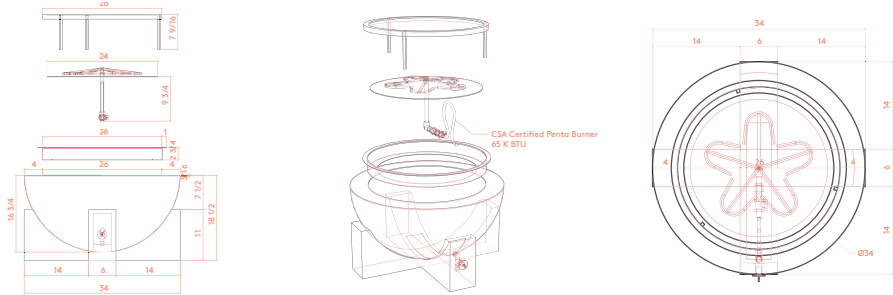

CSA CERTIFIED MATCH LIT BURNER