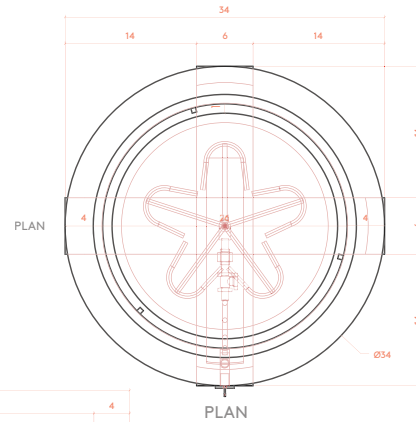

4012 ROUND FIRE PIT

PRODUCT DESCRIPTION: The ROUND FIRE PIT has a bold presence with its curved lines and structured details. This firepit model may be wood-burning or fitted for natural gas, propane (LP), or an EcoSmart bioethanol burner.

CAUTION: Please follow operating instructions carefully. Firepits are for outdoor/interior use only.

4012 ROUND FIRE PIT: WEIGHT 88 lbs. Steel | 45 lbs. Aluminum CAPACITY: 0.5 cu ft DIMENSION: 34" Dia x 18.5"H
*Standard Glass Rock: 0.5" - 1" glass rock, 3" deep. Available colors include: brown, black, blue, green, pearl, pink, purple, teal, turquoise & white
*Premium Glass Rock: 0.5" - 1" glass rock, 3" deep. Available colors include: red, yellow and orange *Lava Rock: 1"-2", natural buff

Formed of either steel or aluminum, our containers and outdoor products are shaped, welded, powder coated (as desired), and packaged exclusively at Ore's independent manufacturing facility in Salt Lake City, Utah.
For more information, please contact your Ore Project Manager.

OPTIONS:

4012 | Round Fire Pit in Standard Powder Coat Black