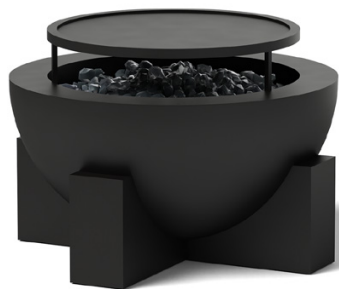

4012 ROUND FIRE PIT

PRODUCT DESCRIPTION: The ROUND FIRE PIT has a bold presence with its curved lines and structured details. This firepit model may be wood-burning or fitted for natural gas, propane (LP), or an EcoSmart bioethanol burner.

OPTIONS:    

4012 | Round Fire Pit in Standard Powder Coat Black

LEED® POINTS:

- 1) Material Content
- 2) Indoor Environmental Quality - Manufacturing
- 3) Indoor Environmental Quality - Low VOCs
- 4) Material Reuse
- 5) Proximity

4012 ROUND FIRE PIT

Standard Options: The ROUND FIRE PIT base model provides a deep pan and mesh screen for wood-burning fires (see first page for dimensions). This product may also be fitted with the options below. While firepit dimensions do not change with each option, there may be variations on the top face when selecting your burner. Our Project Managers are on hand to discuss additional options to complement your burner selection.

Please note that firepits are for outside use only, regardless of burner selection.

CSA CERTIFIED MATCH LIT BURNER

PILOTLESS REMOTE ELECTRONIC IGNITION

FIRE PAN AND GLASS SURROUND

4012 | Round Fire Pit in Standard Powder Coat Black