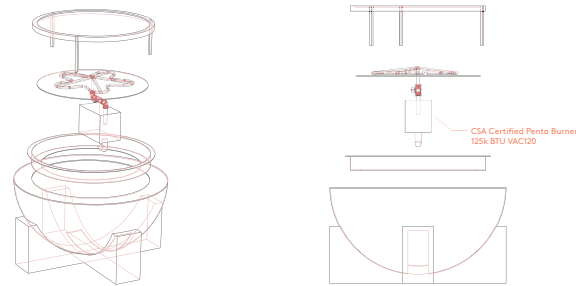

PILOTLESS REMOTE ELECTRONIC IGNITION