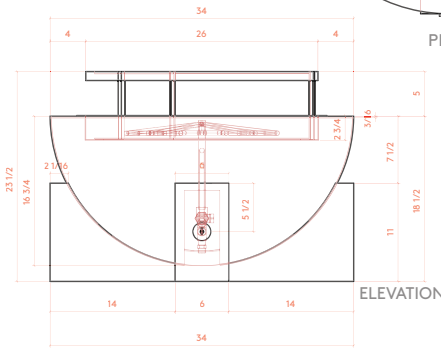

4012 ROUND FIRE PIT

PRODUCT DESCRIPTION: The ROUND FIRE PIT has a bold presence with its curved lines and structured details. This firepit model may be wood-burning or fitted for natural gas, propane (LP), or an EcoSmart bioethanol burner.

CAUTION: Please follow operating instructions carefully. Firepits are for outdoor/interior use only.

4012 ROUND FIRE PIT: WEIGHT 88 lbs. Steel | 45 lbs. Aluminum CAPACITY: 0.5 cu ft DIMENSION: 34" Dia x 18.5"H
*Standard Glass Rock: 0.5" - 1" glass rock, 3" deep. Available colors include: brown, black, blue, green, pearl, pink, purple, teal, turquoise & white
*Premium Glass Rock: 0.5" - 1" glass rock, 3" deep. Available colors include: red, yellow and orange *Lava Rock: 1"-2", natural buff

Formed of either steel or aluminum, our containers and outdoor products are shaped, welded, powder coated (as desired), and packaged exclusively at Ore's independent manufacturing facility in Salt Lake City, Utah.
For more information, please contact your Ore Project Manager.

OPTIONS:

4012 | Round Fire Pit in Standard Powder Coat Black